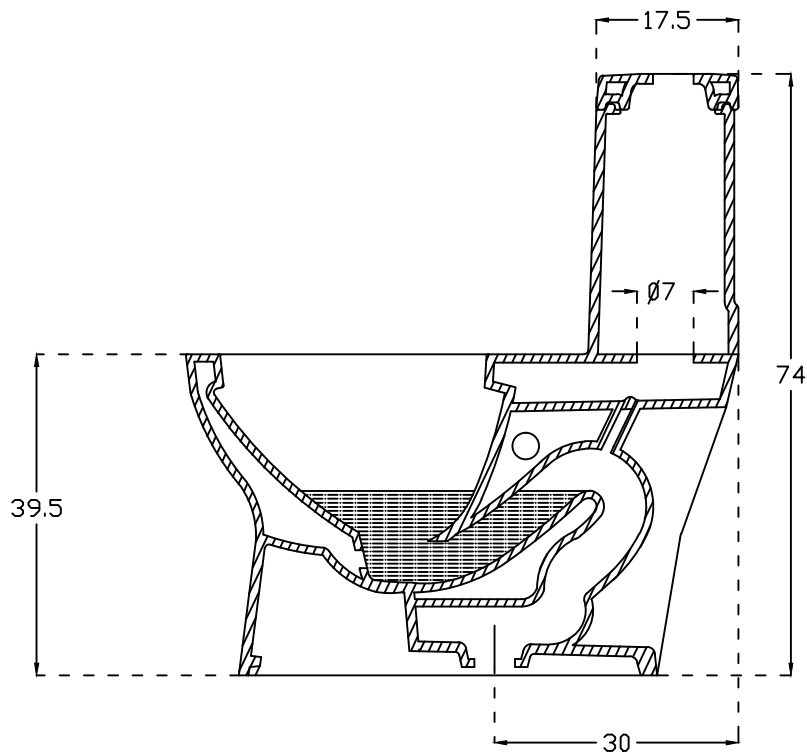

PLAN VIEW

SECTIONAL VIEW

hindware ITALIAN COLLECTION		HSIL LIMITED, BAHADURGARH	
CATALOGUE NO: 92082 ITEM DESCRIPTION: ONE PIECE ELEMENT(69x36x74cm)			
DRAWN:		UNIT:CM	
CHECKED:		SCALE:1:10	
APPROVED		DRAWING NO:WC/150/S30	
DATE:25.08.15		REV:ND:1	