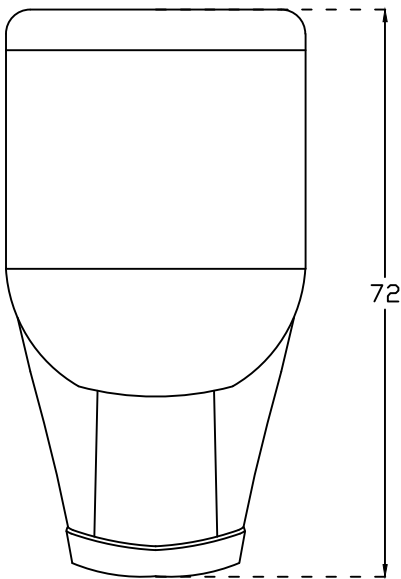

FRONT ELEVATION