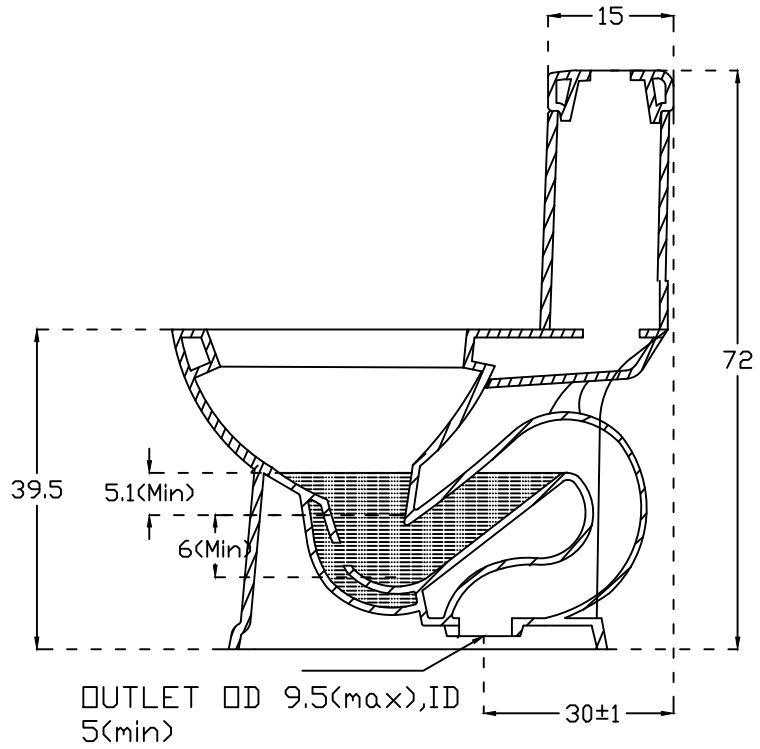

SECTIONAL VIEW

MATERIAL - CERAMIC VITREOUS CHINA

hindware ITALIAN COLLECTION		HSIL LIMITED, BAHADURGARH	
CATALOGUE NO: 92083 ITEM DESCRIPTION: NEW ONE PIECE ESTELLA 62x37x72cm			
DRAWN:		UNIT:CM	
CHECKED:		SCALE:1:10	
APPROVED		DRAWING NO:WC/15IS30	
DATE:25.08.15		REV:ND1