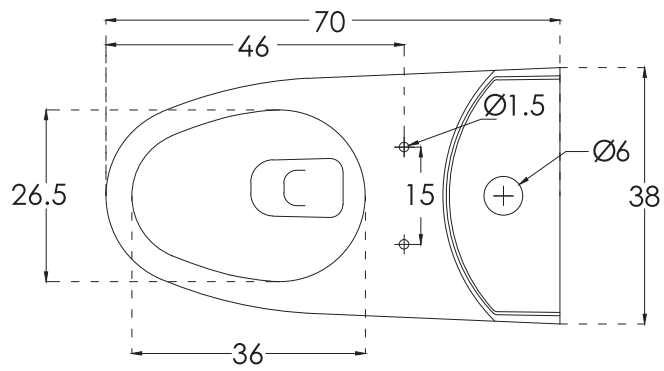

Pearl_EWC_1PC

hardware *italian*
collection

CATALOGUE NO: 92576/92515

PRODUCT: EWC One Piece Pearl

SIZE: 70 cm X 38 cm X 73 cm