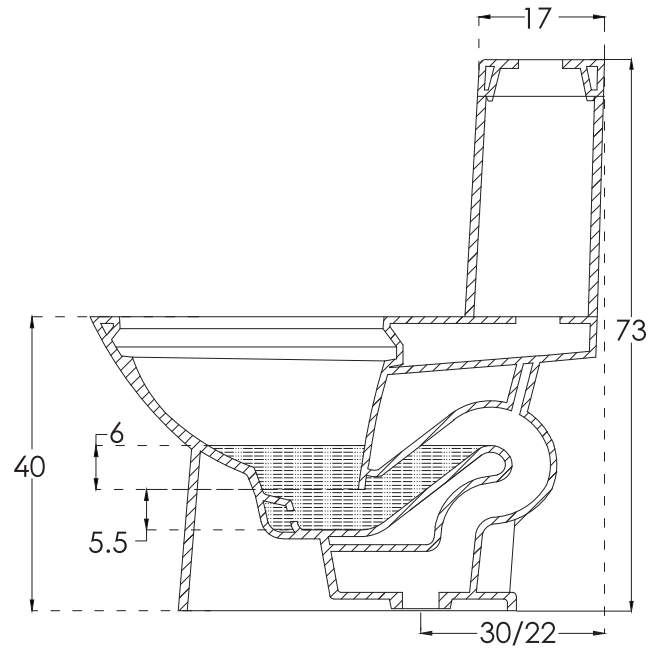

Pearl_EWC_1PC

hardware *italian*
collection

CATALOGUE NO: 92576/92515

PRODUCT: EWC One Piece Pearl

SIZE: 70 cm X 38 cm X 73 cm