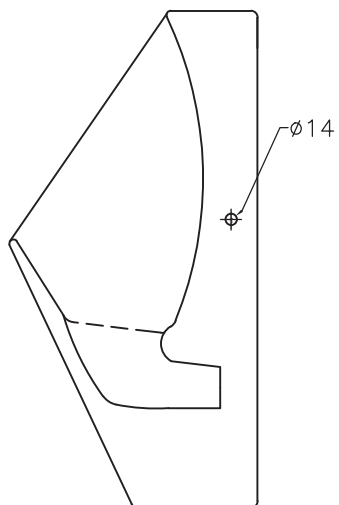

Edge Senso - Urinal

All dimensions are in mm

hindware
ITALIAN COLLECTION

CATALOGUE NO: 96015

PRODUCTS: Edge Senso - Urinal

SIZE: 31 cm X 30.5 cm X 62 cm