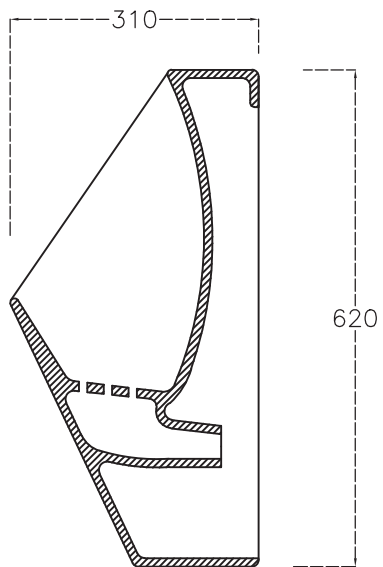

Edge Senso - Urinal

All dimensions are in mm

hindware
ITALIAN COLLECTION

CATALOGUE NO: 96015

PRODUCTS: Edge Senso - Urinal

SIZE: 31 cm X 30.5 cm X 62 cm