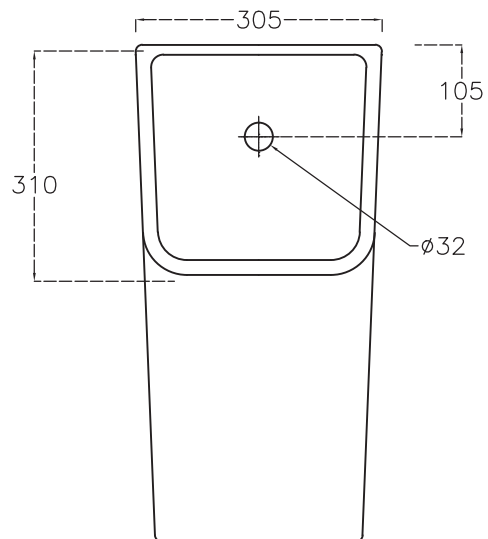

Edge Senso - Urinal

All dimensions are in mm

hindware
ITALIAN COLLECTION

CATALOGUE NO: 96015

PRODUCTS: Edge Senso - Urinal

SIZE: 31 cm X 30.5 cm X 62 cm