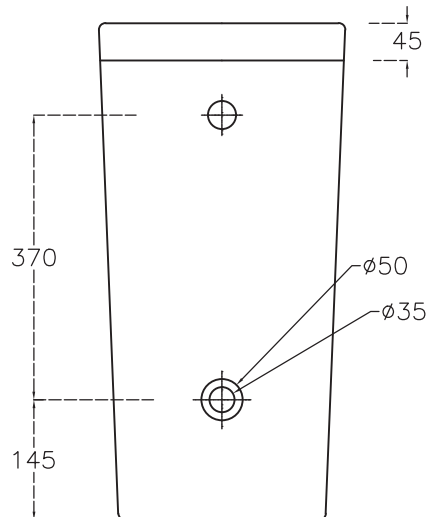

Edge Senso - Urinal

All dimensions are in mm

hindware
ITALIAN COLLECTION

CATALOGUE NO: 96015

PRODUCTS: Edge Senso - Urinal

SIZE: 31 cm X 30.5 cm X 62 cm