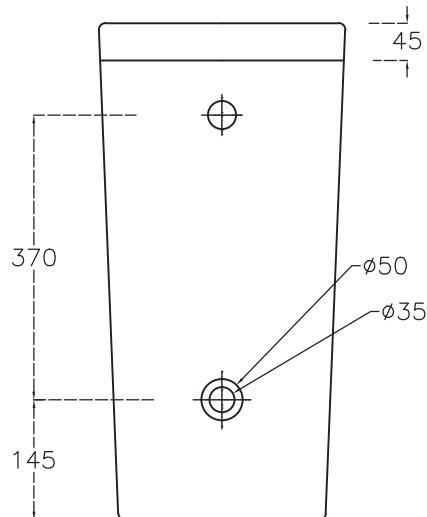

Edge - Urinal

All dimensions are in mm

hindware
ITALIAN COLLECTION

CATALOGUE NO: 96013

PRODUCTS: Edge - Urinal

SIZE: 31 cm X 30.5 cm X 62 cm