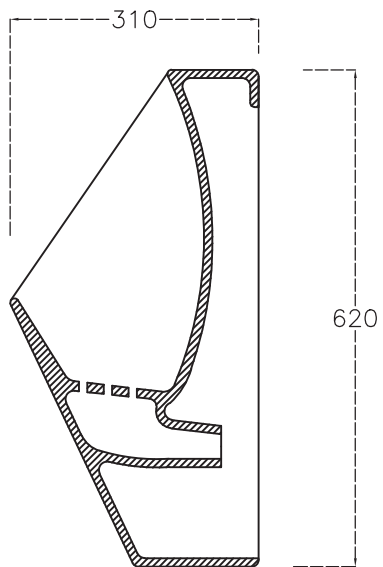

Edge - Urinal

All dimensions are in mm

hindware
ITALIAN COLLECTION

CATALOGUE NO: 96013

PRODUCTS: Edge - Urinal

SIZE: 31 cm X 30.5 cm X 62 cm