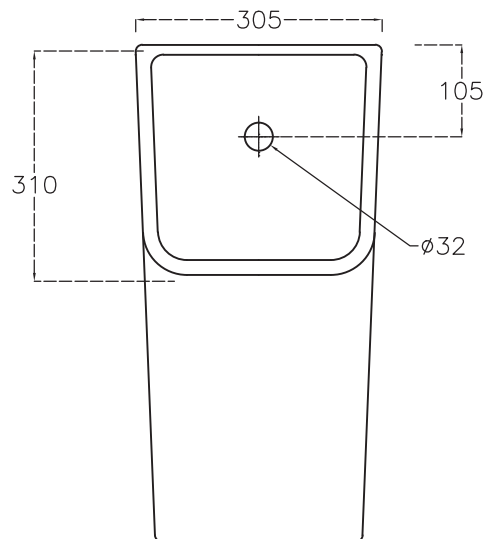

Edge - Urinal

All dimensions are in mm

hindware
ITALIAN COLLECTION

CATALOGUE NO: 96013

PRODUCTS: Edge - Urinal

SIZE: 31 cm X 30.5 cm X 62 cm