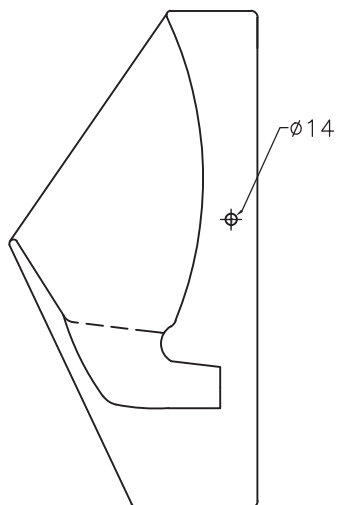

Edge - Urinal

All dimensions are in mm

hindware
ITALIAN COLLECTION

CATALOGUE NO: 96013

PRODUCTS: Edge - Urinal

SIZE: 31 cm X 30.5 cm X 62 cm