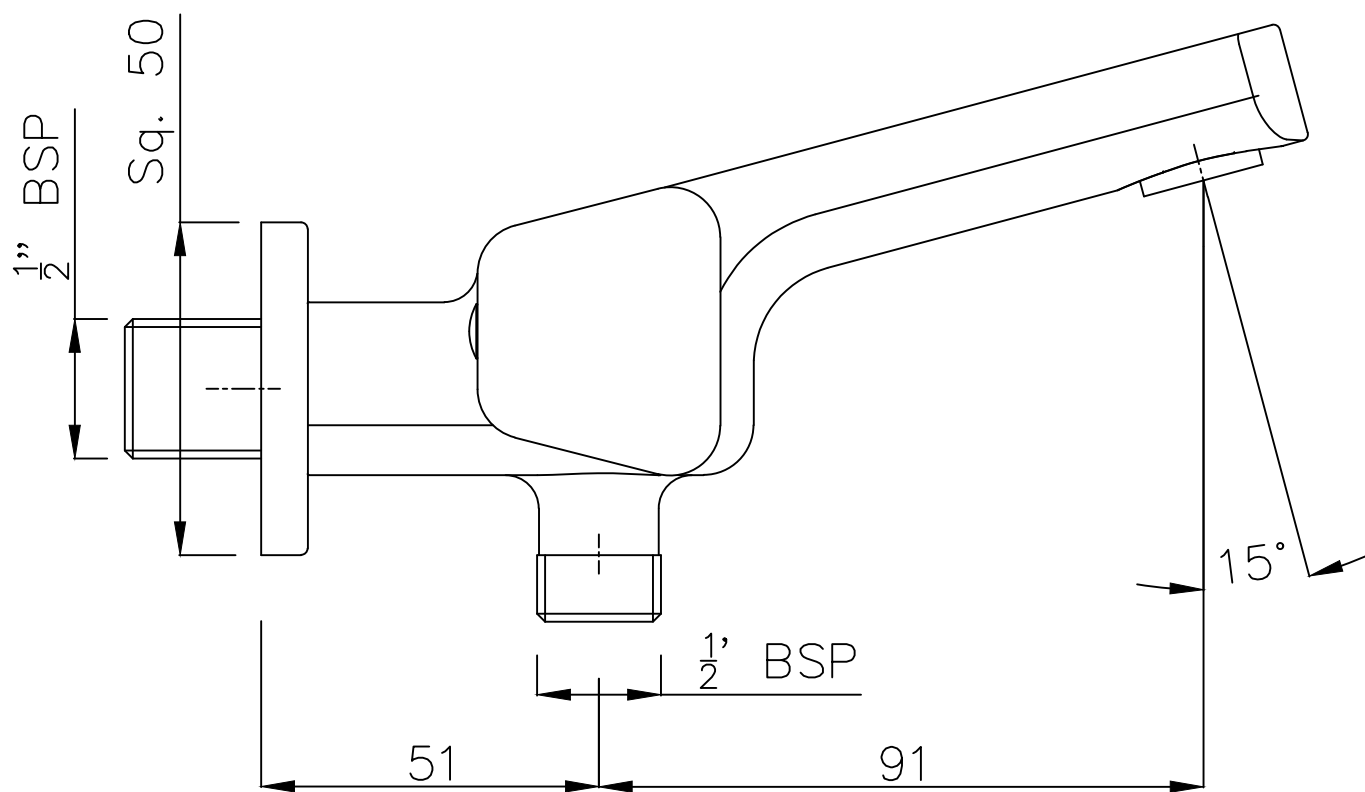

PART DESCRIPTION: Bib Cock 2 Way With Wall Flange

CAT. CODE: F530004CP

RSC/LD12020