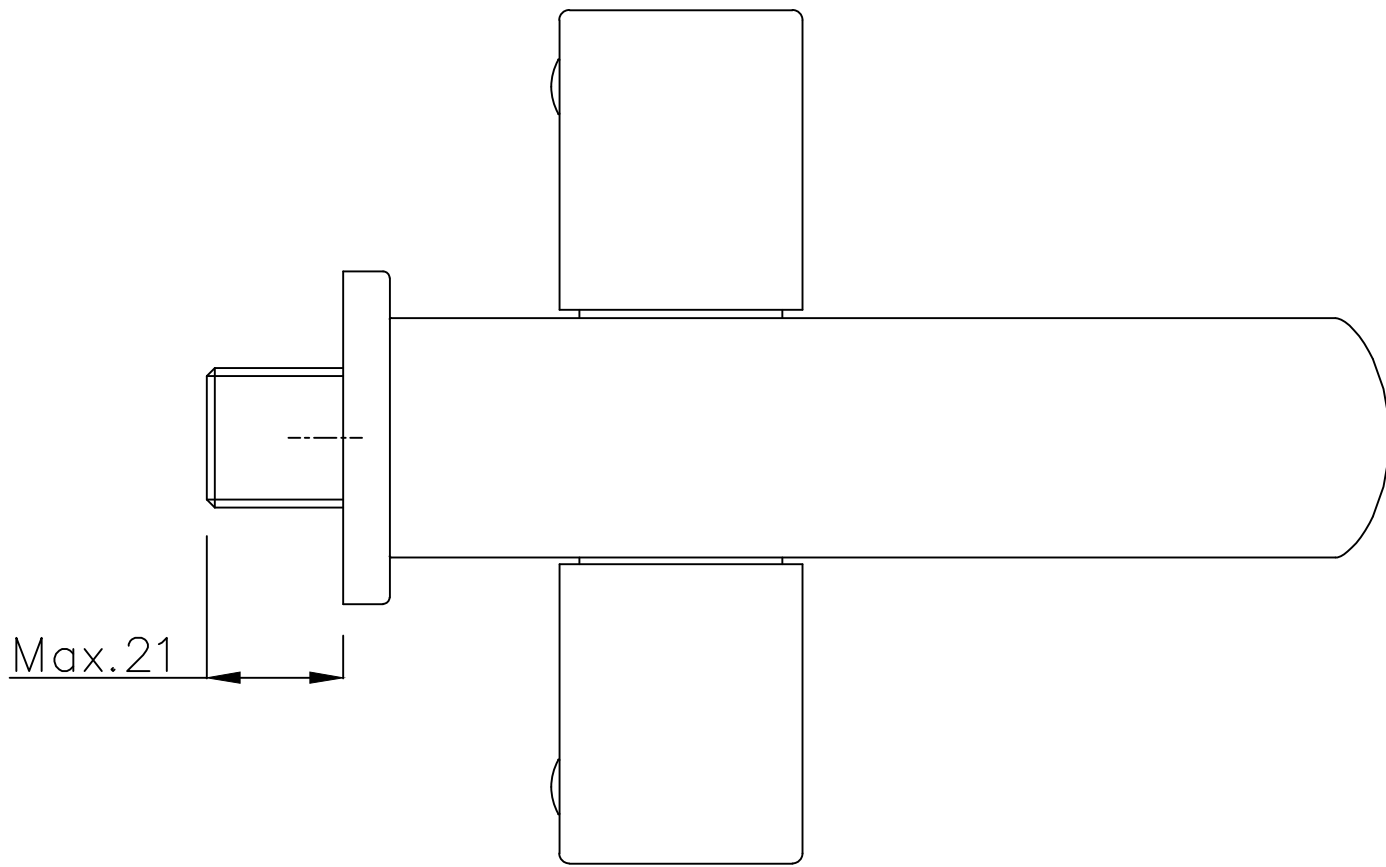

PART DESCRIPTION: Bib Cock 2 Way With Wall Flange

CAT. CODE: F530004CP

RSC/LD12020