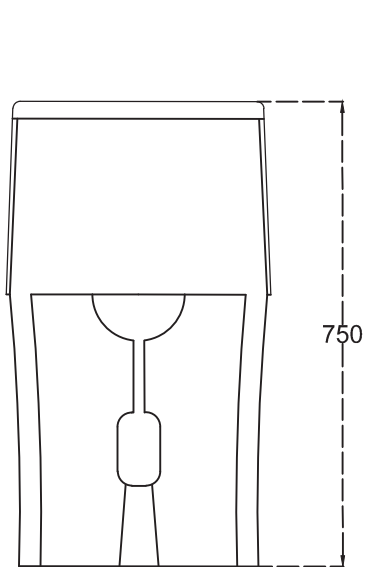

EWC One Piece_Fabio (S220)

PLAN VIEW

BACK VIEW

SECTIONAL VIEW

hindware

CATALOGUE NO: 20120

PRODUCT: EWC ONE PIECE FABIO (S220)

SIZE: 670 mm X 360 mm X 750 mm