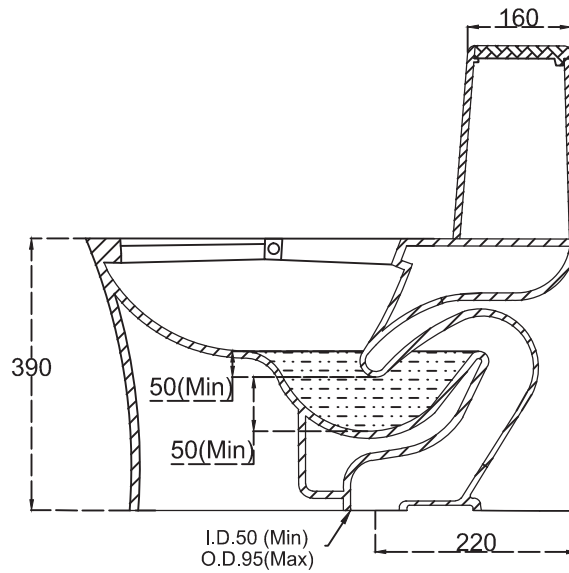

EWC One Piece_Fabio (S220)

PLAN VIEW

BACK VIEW

SECTIONAL VIEW

hindware

CATALOGUE NO: 20120

PRODUCT: EWC ONE PIECE FABIO (S220)

SIZE: 670 mm X 360 mm X 750 mm