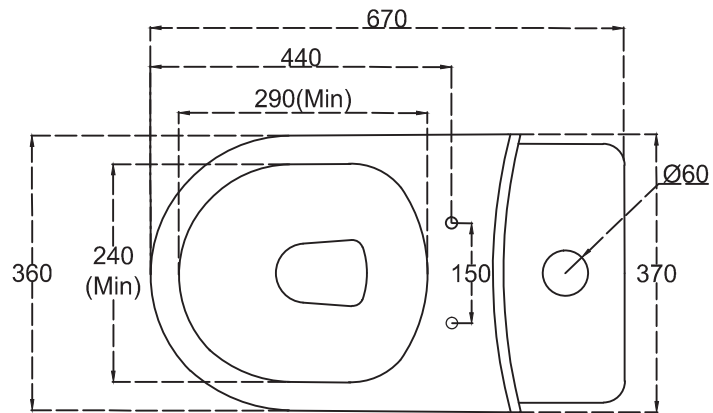

EWC One Piece_Fabio (S220)

PLAN VIEW

BACK VIEW

SECTIONAL VIEW

hindware

CATALOGUE NO: 20120

PRODUCT: EWC ONE PIECE FABIO (S220)

SIZE: 670 mm X 360 mm X 750 mm