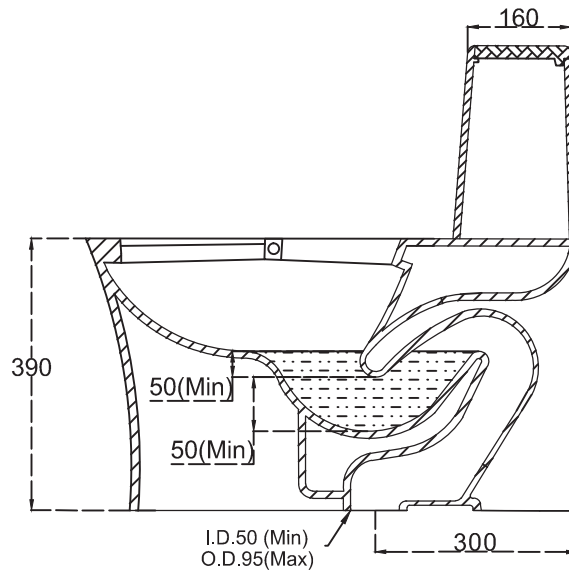

EWC One Piece_Fabio (S300)

PLAN VIEW

BACK VIEW

SECTIONAL VIEW

All dimensions are in mm

hindware	
CATALOGUE NO:	20125
PRODUCT:	EWC ONE PIECE FABIO (S300)
SIZE:	670 mm X 360 mm X 750 mm