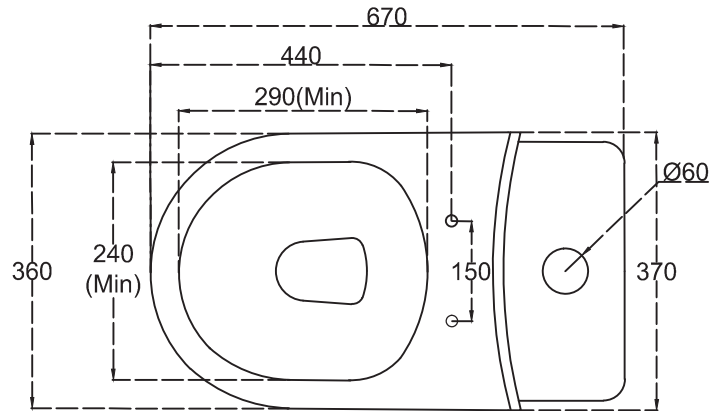

EWC One Piece_Fabio (S300)

PLAN VIEW

BACK VIEW

SECTIONAL VIEW

All dimensions are in mm

hindware	
CATALOGUE NO:	20125
PRODUCT:	EWC ONE PIECE FABIO (S300)
SIZE:	670 mm X 360 mm X 750 mm