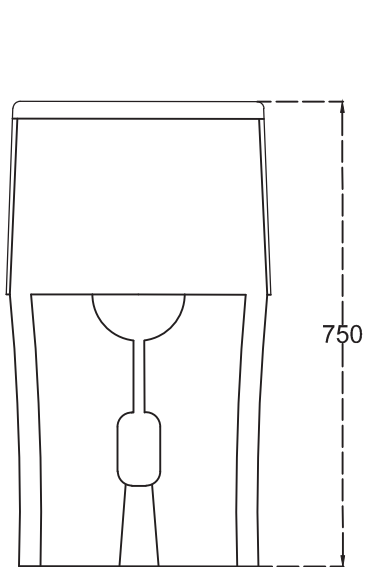

EWC One Piece_Fabio (S300)

PLAN VIEW

BACK VIEW

SECTIONAL VIEW

All dimensions are in mm

hindware	
CATALOGUE NO:	20125
PRODUCT:	EWC ONE PIECE FABIO (S300)
SIZE:	670 mm X 360 mm X 750 mm