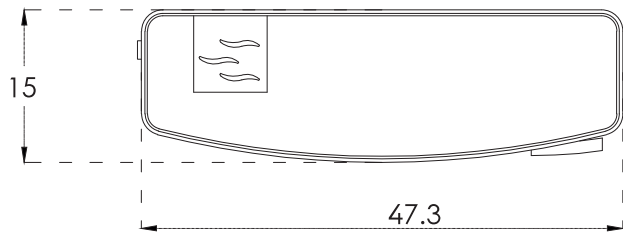

Sleek Essence Single Flush_PVC Cistern

hindware

PRODUCT: PVC Cistern

SIZE: 47.5 cm X 15 cm X 34.2 cm