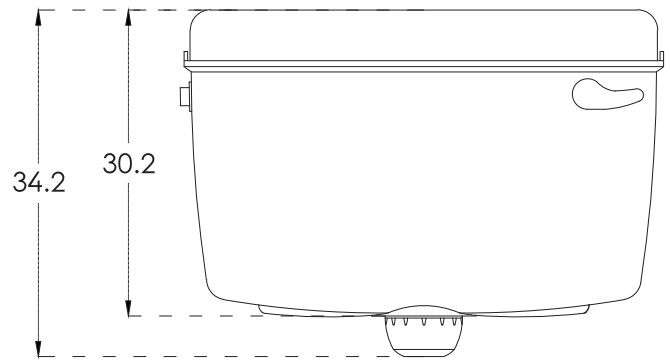

Sleek Essence Single Flush_PVC Cistern

hindware

PRODUCT: PVC Cistern

SIZE: 47.5 cm X 15 cm X 34.2 cm