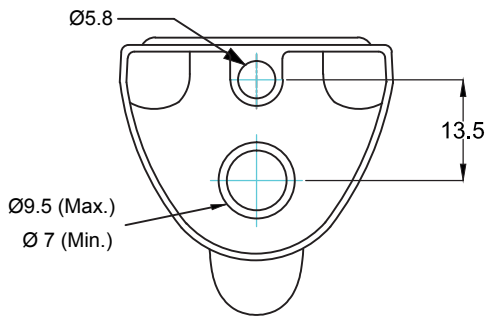

EWC WM - Ultra Neo

PLAIN VIEW

BACK-VIEW

SECTIONAL VIEW

hindware

CATALOGUE NO: 20124

PRODUCTS: EWC WM Ultra Neo

SIZE: 57 cm X 37 cm X 36 cm