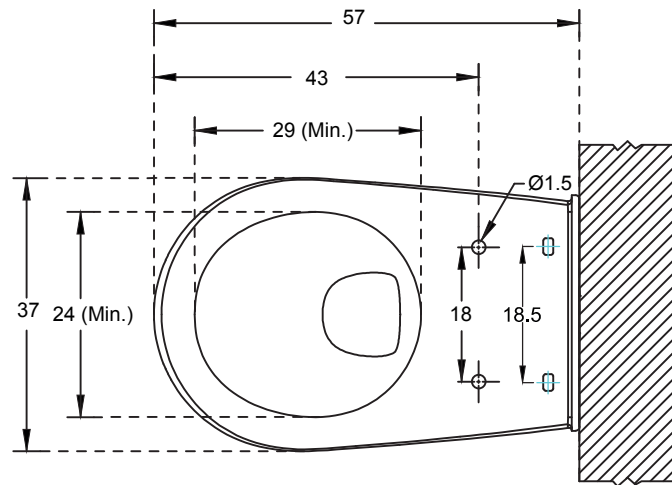

EWC WM - Ultra Neo

PLAIN VIEW

BACK-VIEW

SECTIONAL VIEW

hindware

CATALOGUE NO: 20124

PRODUCTS: EWC WM Ultra Neo

SIZE: 57 cm X 37 cm X 36 cm