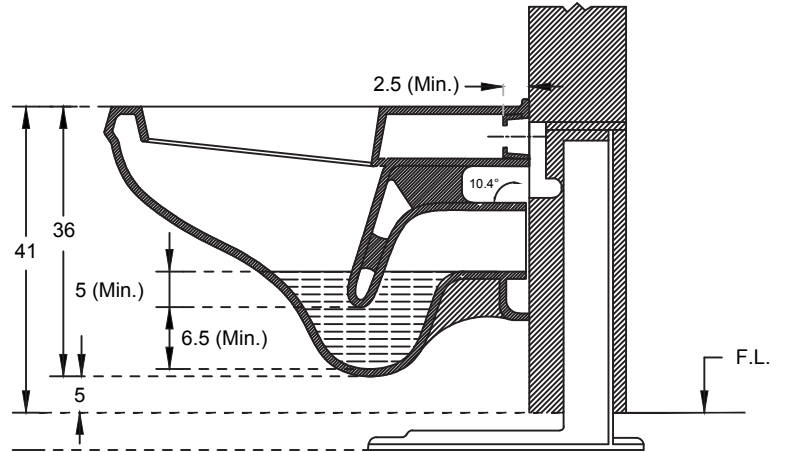

EWC WM - Ultra Neo

PLAIN VIEW

BACK-VIEW

SECTIONAL VIEW

hindware

CATALOGUE NO: 20124

PRODUCTS: EWC WM Ultra Neo

SIZE: 57 cm X 37 cm X 36 cm