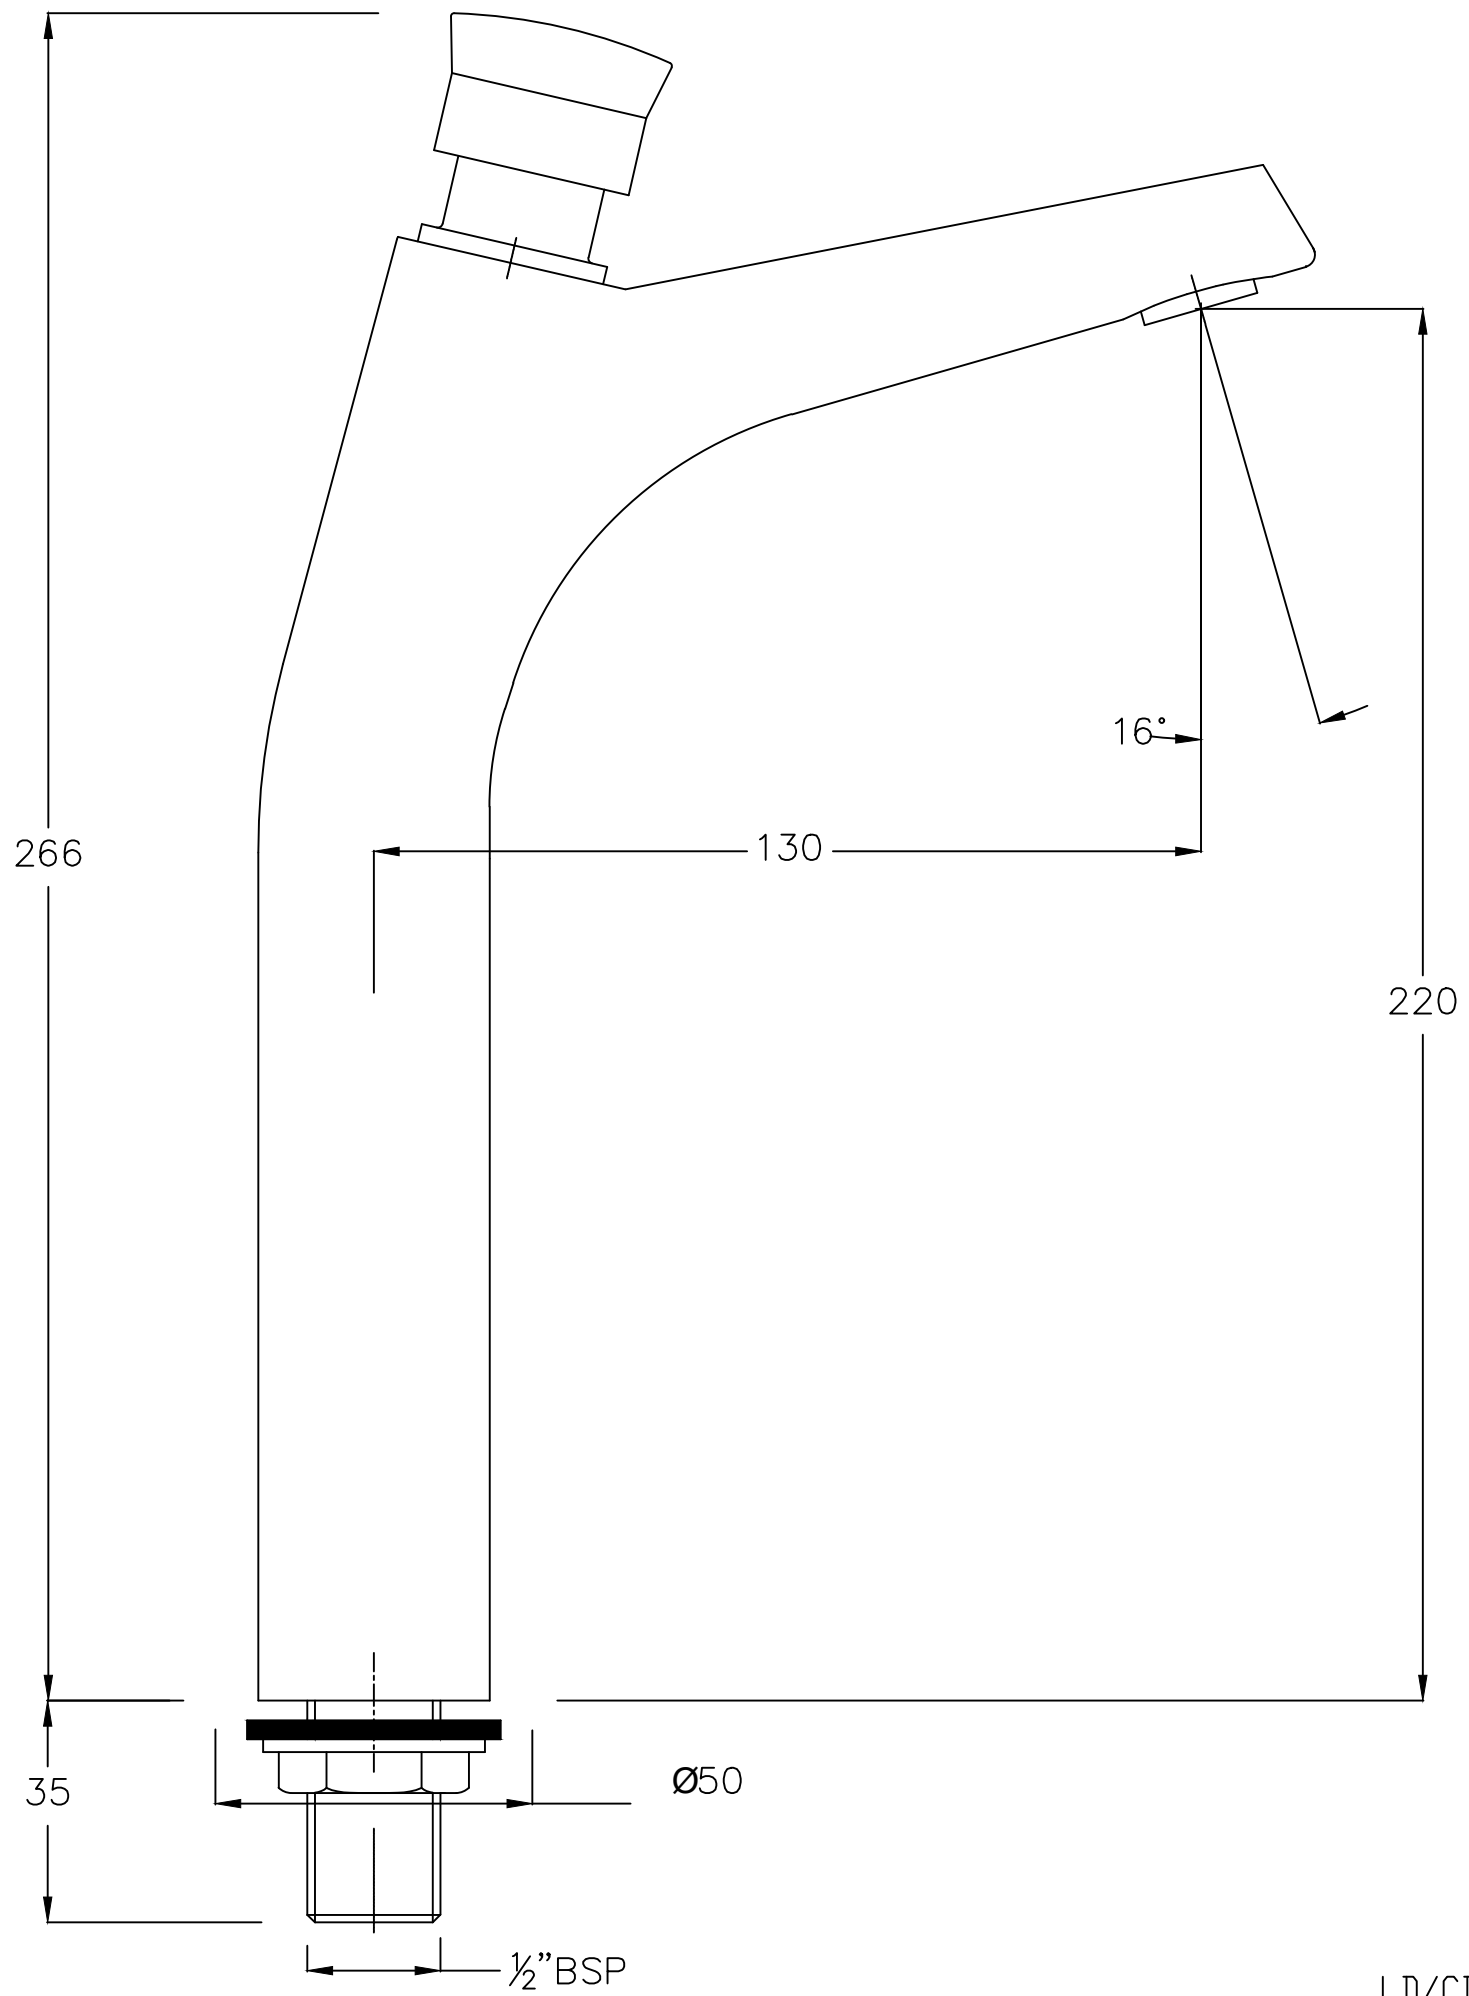

PART DESCRIPTION : Eon Pressmatic Tall Pillar Tap (Mgtc.)

CAT NO. : F310015CP

LD/CD/RSC01021