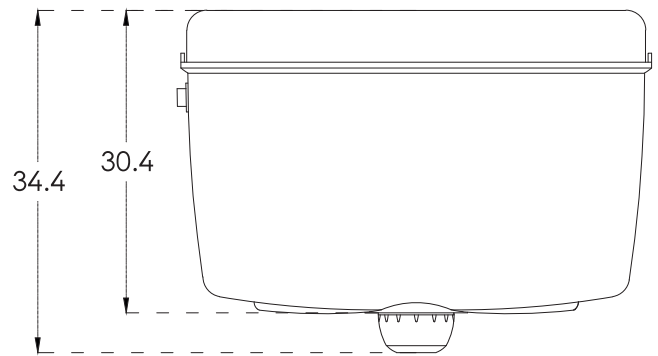

Sleek Essence Dual Flush ISI_PVC Cistern

All dimensions are in cm

hindware

PRODUCT: PVC Cistern

SIZE: 47.3 cm X 15 cm X 34.4 cm