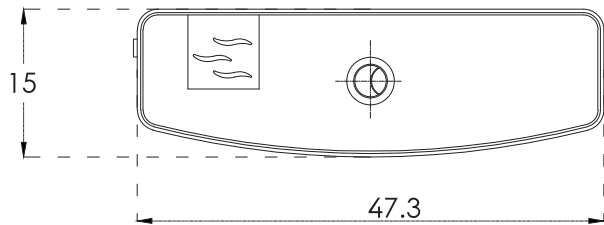

Sleek Essence Dual Flush ISI_PVC Cistern

All dimensions are in cm

hindware

PRODUCT: PVC Cistern

SIZE: 47.3 cm X 15 cm X 34.4 cm