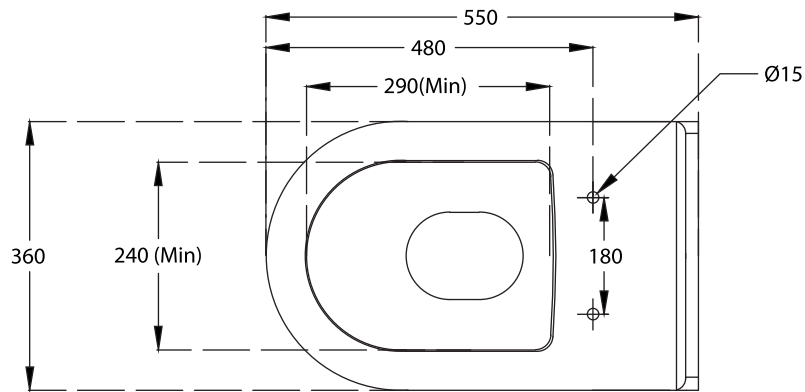

# Evita\_EWC\_WM

PLAN VIEW

BACK VIEW

SECTIONAL VIEW

hindware  
ITALIAN COLLECTION

CATALOGUE NO: 92615

PRODUCT: EWC WM Evita

SIZE: 550 mm X 360 mm X 365 mm