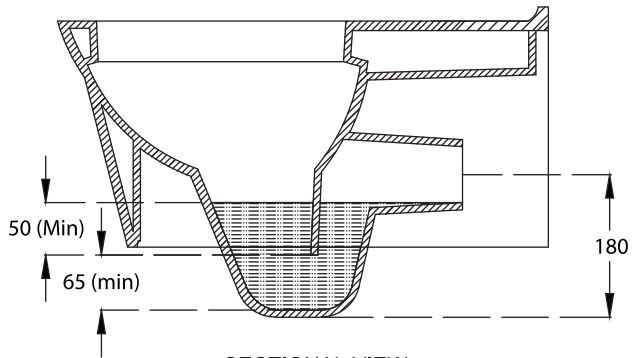

# Evita\_EWC\_WM

PLAN VIEW

BACK VIEW

SECTIONAL VIEW

hindware  
ITALIAN COLLECTION

CATALOGUE NO: 92615

PRODUCT: EWC WM Evita

SIZE: 550 mm X 360 mm X 365 mm