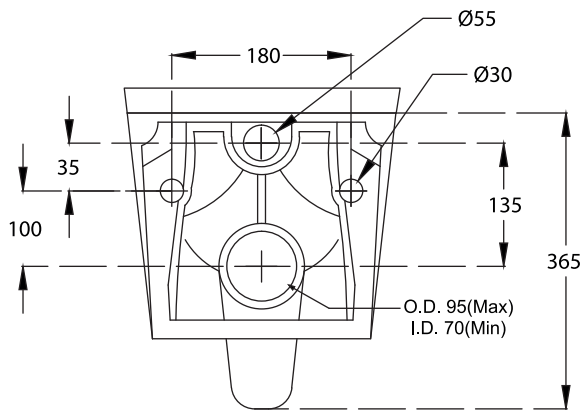

# Evita\_EWC\_WM

PLAN VIEW

BACK VIEW

SECTIONAL VIEW

hindware  
ITALIAN COLLECTION

CATALOGUE NO: 92615

PRODUCT: EWC WM Evita

SIZE: 550 mm X 360 mm X 365 mm