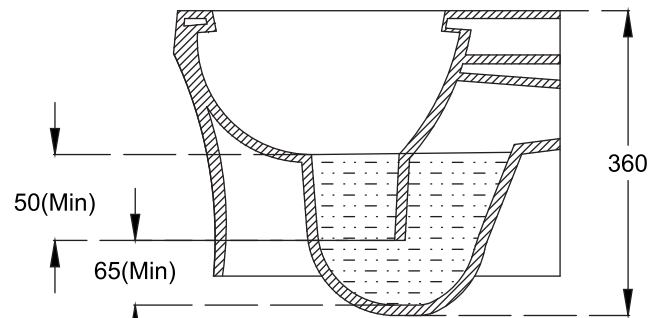

Rene_EWC_WM

PLAN VIEW

BACK VIEW

SECTIONAL VIEW

hindware
ITALIAN COLLECTION

CATALOGUE NO: 92617

PRODUCT: EWC WM Rene

SIZE: 500 mm X 360 mm X 360 mm