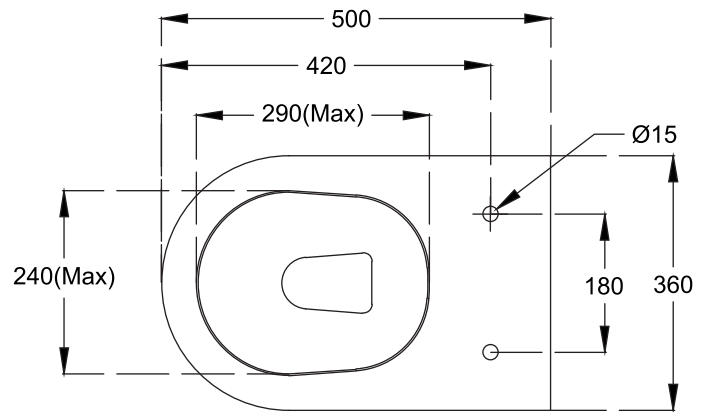

Rene_EWC_WM

PLAN VIEW

BACK VIEW

SECTIONAL VIEW

hindware
ITALIAN COLLECTION

CATALOGUE NO: 92617

PRODUCT: EWC WM Rene

SIZE: 500 mm X 360 mm X 360 mm