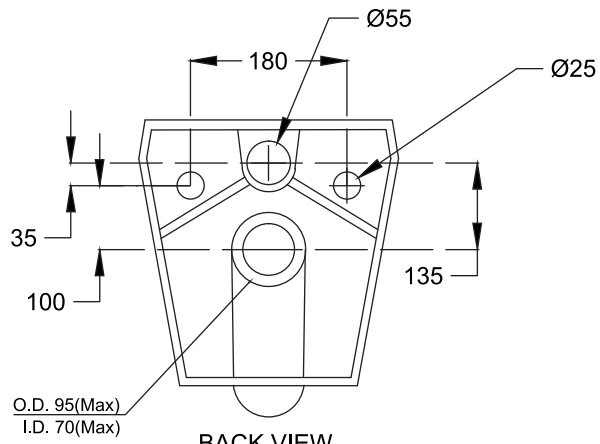

Rene_EWC_WM

PLAN VIEW

BACK VIEW

SECTIONAL VIEW

hindware
ITALIAN COLLECTION

CATALOGUE NO: 92617

PRODUCT: EWC WM Rene

SIZE: 500 mm X 360 mm X 360 mm