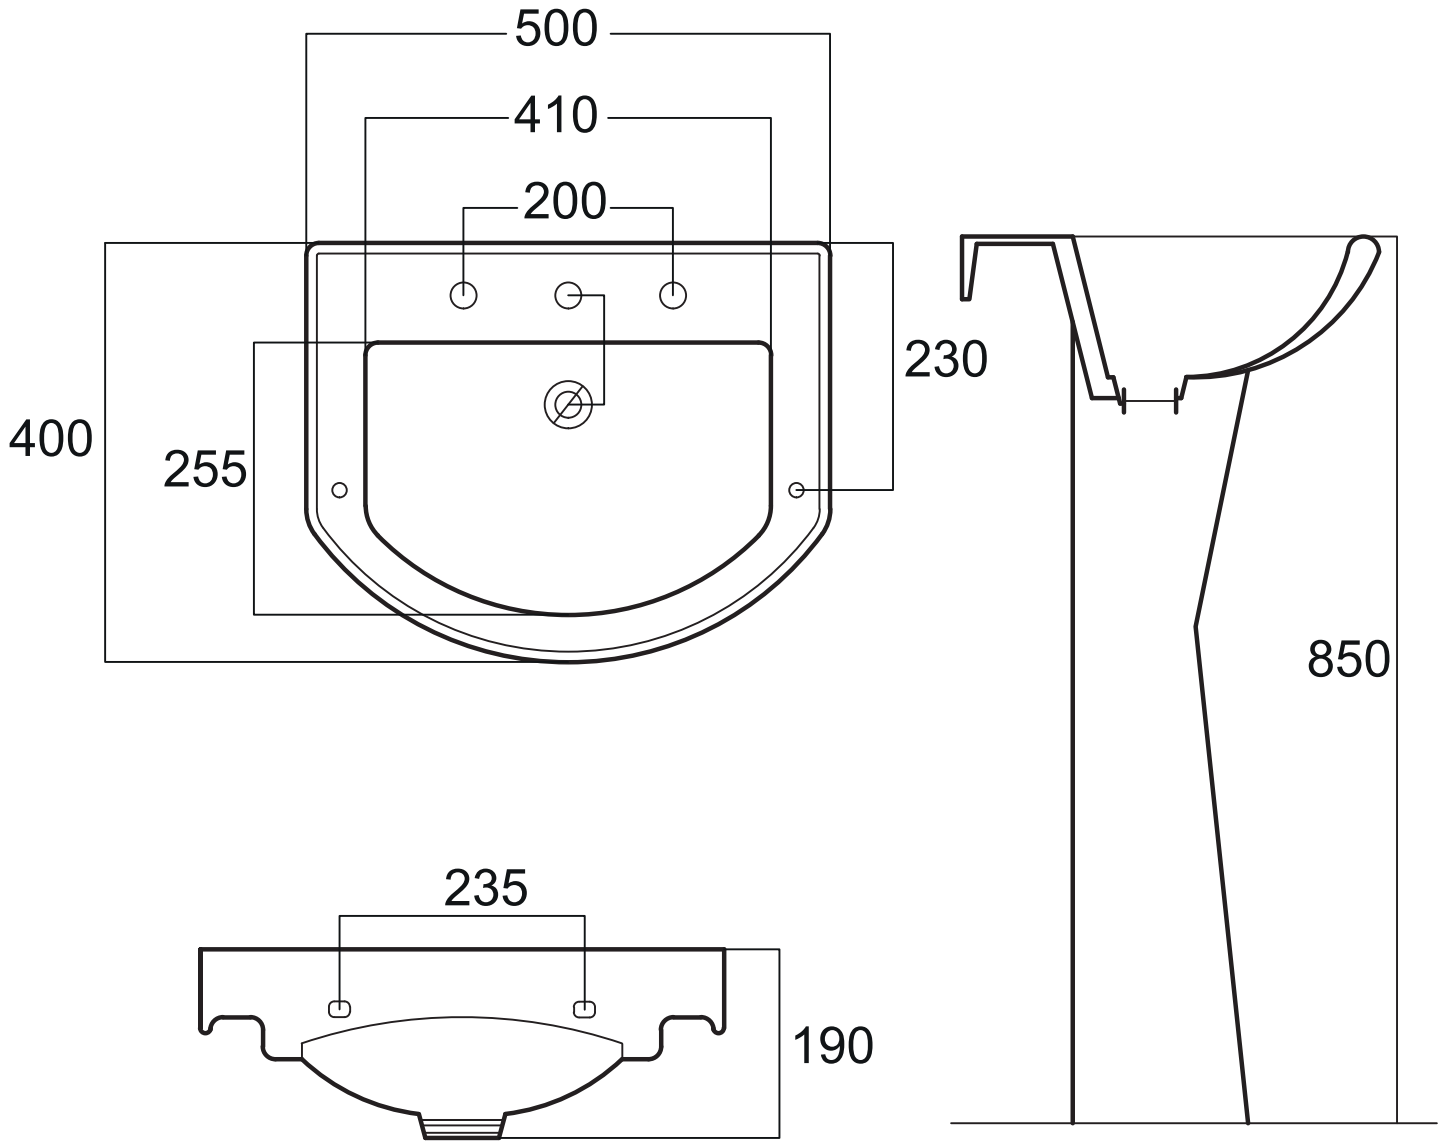

Slick_Wall Hung Basin

hindware	
CATALOGUE NO:	10124
PRODUCT:	Wall Hung Basin
SIZE:	50 cm X 40 cm X 19 cm