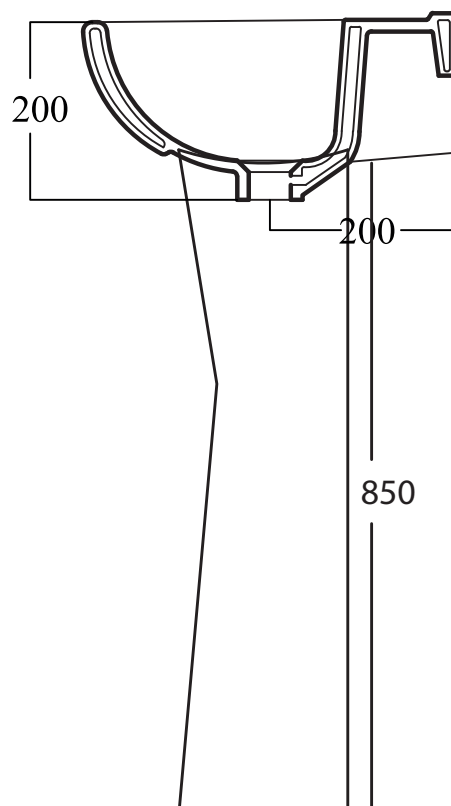

Popular_Wall Hung Basin

hindware

CATALOGUE NO: 10125

PRODUCT: Wall Hung Basin

SIZE: 55 cm X 40 cm X 20 cm