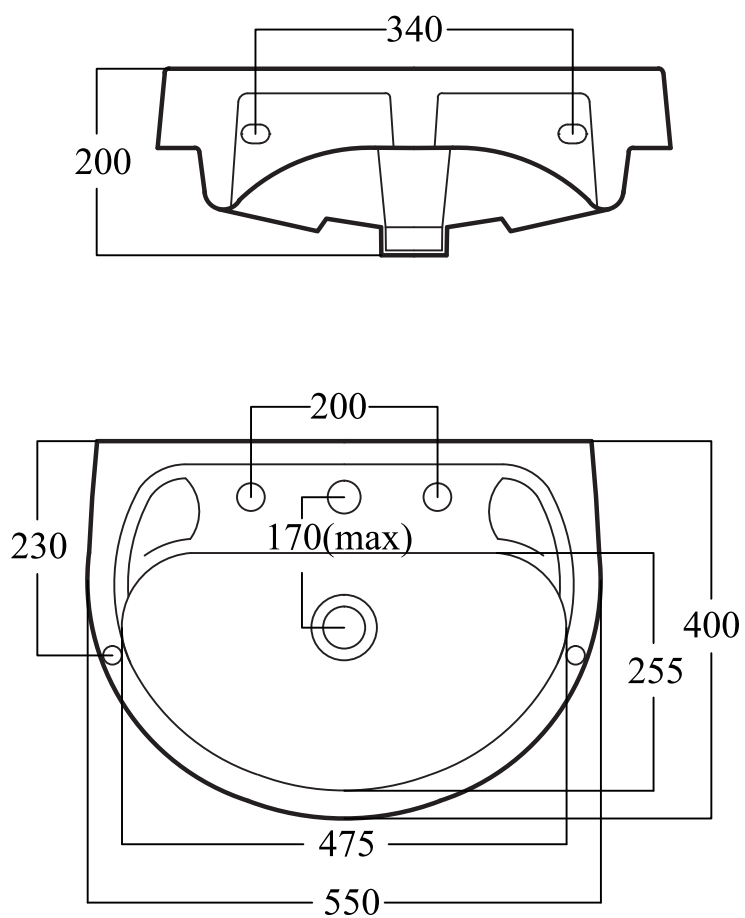

Popular_Wall Hung Basin

hindware

CATALOGUE NO: 10125

PRODUCT: Wall Hung Basin

SIZE: 55 cm X 40 cm X 20 cm