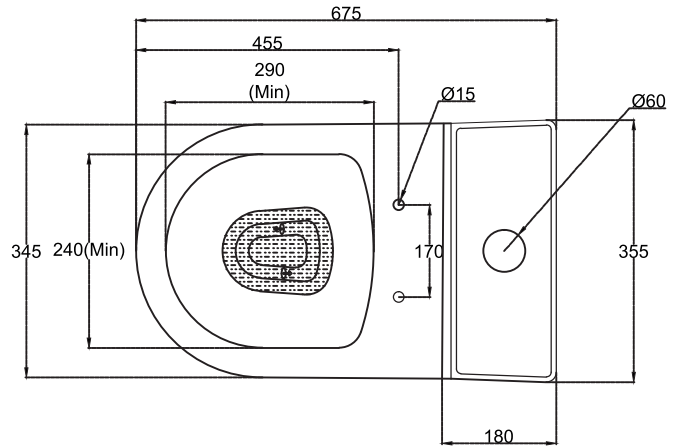

Stellar_EWC_1PC

PLAN VIEW

FRONT ELEVATION

SECTIONAL VIEW

hardware *italian*
collection

CATALOGUE NO: 20153

PRODUCT: EWC One Piece Stellar

SIZE: 67.5 cm X 35.5 cm X 72 cm