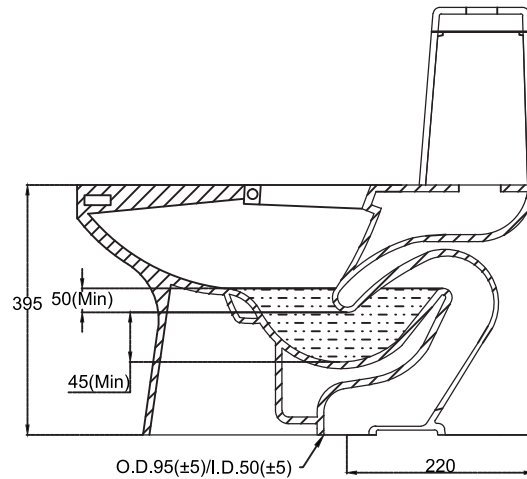

Stellar_EWC_1PC

PLAN VIEW

FRONT ELEVATION

SECTIONAL VIEW

hardware *italian*
collection

CATALOGUE NO: 20153

PRODUCT: EWC One Piece Stellar

SIZE: 67.5 cm X 35.5 cm X 72 cm