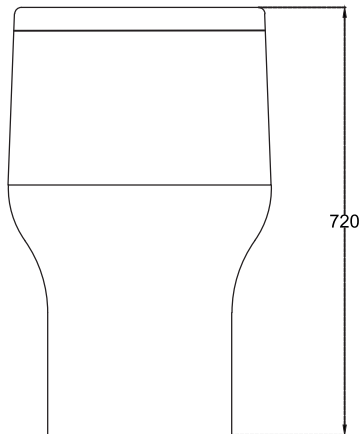

Stellar_EWC_1PC

PLAN VIEW

FRONT ELEVATION

SECTIONAL VIEW

hardware *italian*
collection

CATALOGUE NO: 20153

PRODUCT: EWC One Piece Stellar

SIZE: 67.5 cm X 35.5 cm X 72 cm