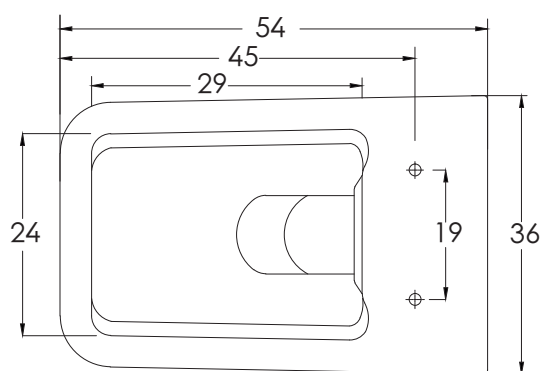

Element Plus_EWC_WM

All dimensions are in cm

hindware
ITALIAN COLLECTION

CATALOGUE NO: 92566

PRODUCT: EWC WM Element Plus

SIZE: 54 cm X 36 cm X 35 cm