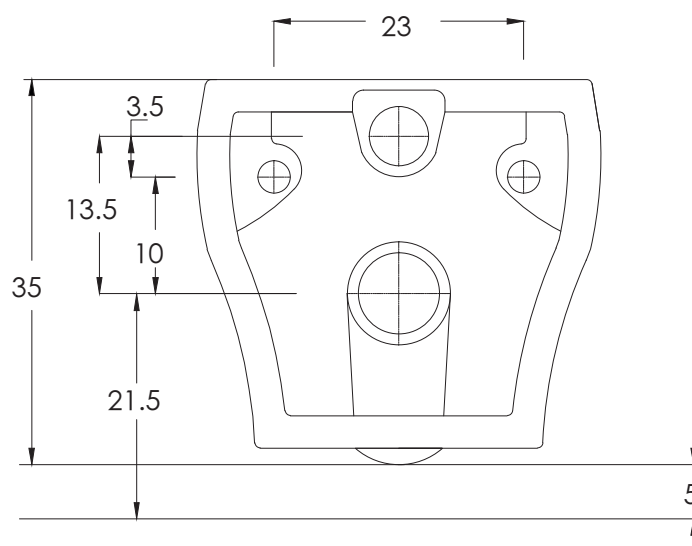

Element Plus_EWC_WM

All dimensions are in cm

hindware
ITALIAN COLLECTION

CATALOGUE NO: 92566

PRODUCT: EWC WM Element Plus

SIZE: 54 cm X 36 cm X 35 cm