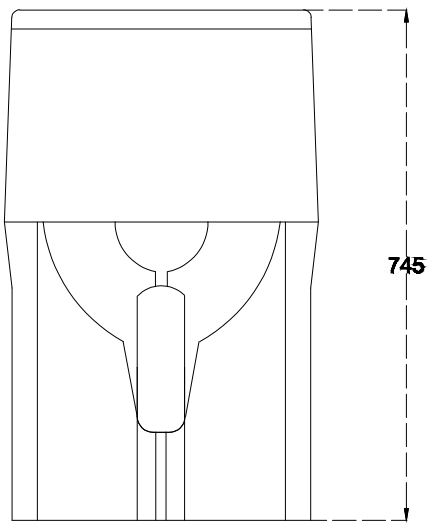

PLAN VIEW

BACK VIEW

SECTIONAL VIEW

hardware *italian* collection

CATALOGUE NO: 92632

PRODUCT: EWC One Piece Ascent

SIZE: 67 cm X 36 cm X 74.5 cm