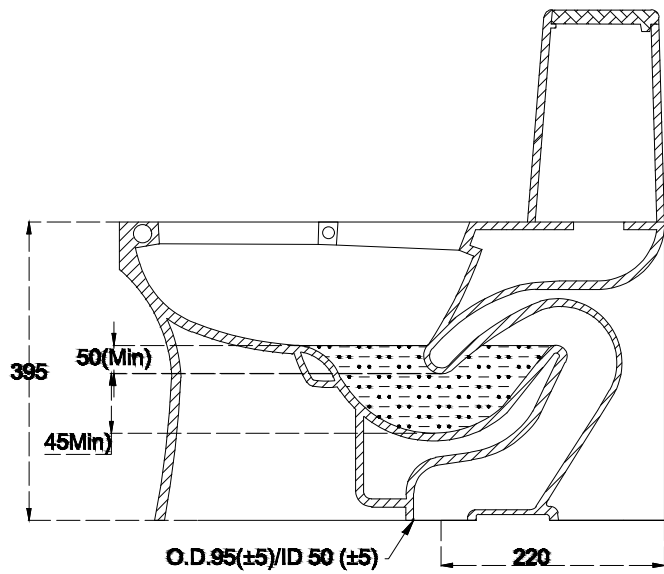

PLAN VIEW

BACK VIEW

SECTIONAL VIEW

hardware *italian* collection

CATALOGUE NO: 92632

PRODUCT: EWC One Piece Ascent

SIZE: 67 cm X 36 cm X 74.5 cm