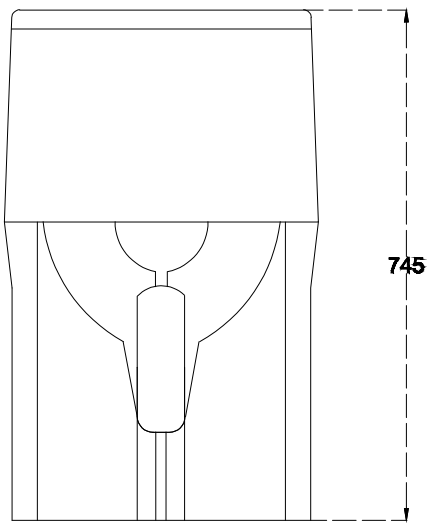

PLAN VIEW

BACK VIEW

SECTIONAL VIEW

hardware *italian* collection

CATALOGUE NO: 92635

PRODUCT: EWC One Piece Ascent

SIZE: 67 cm X 36 cm X 74.5 cm