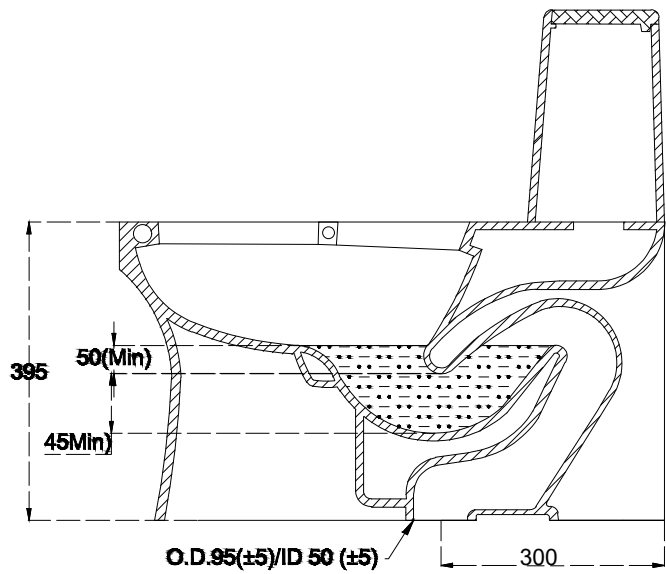

PLAN VIEW

BACK VIEW

SECTIONAL VIEW

hardware *italian* collection

CATALOGUE NO: 92635

PRODUCT: EWC One Piece Ascent

SIZE: 67 cm X 36 cm X 74.5 cm