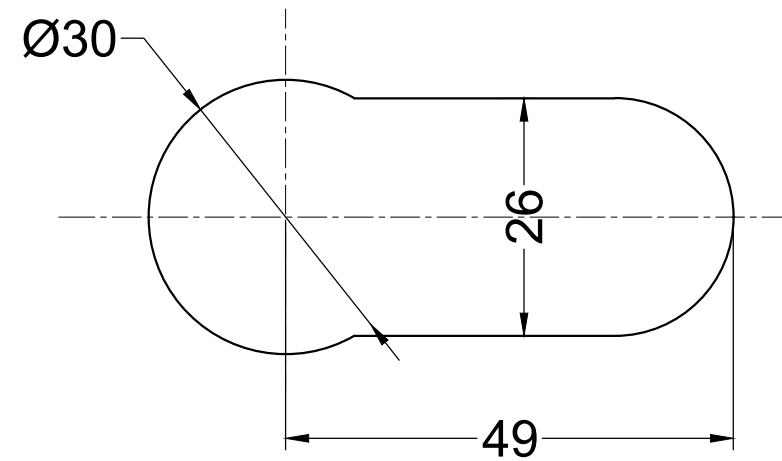

SLEEVE

HANDLE

WALL FLANGE

RANGE : STUDIO

CAT No: F690052 EXPOSE KIT FOR FLUSH COCK

hindware