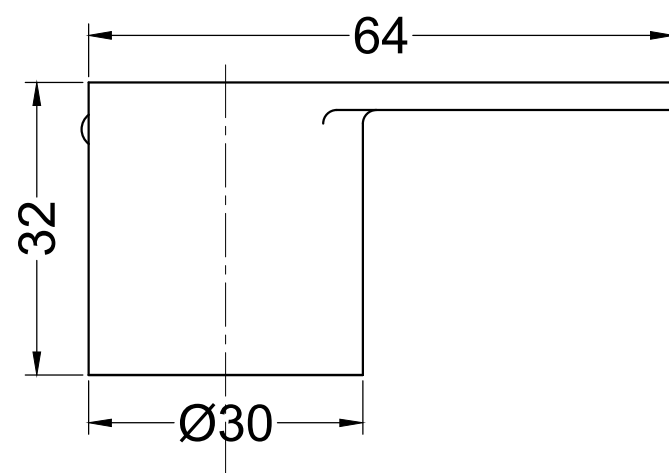

SLEEVE

HANDLE

WALL FLANGE

RANGE : STUDIO

CAT No: F690052 EXPOSE KIT FOR FLUSH COCK

hindware