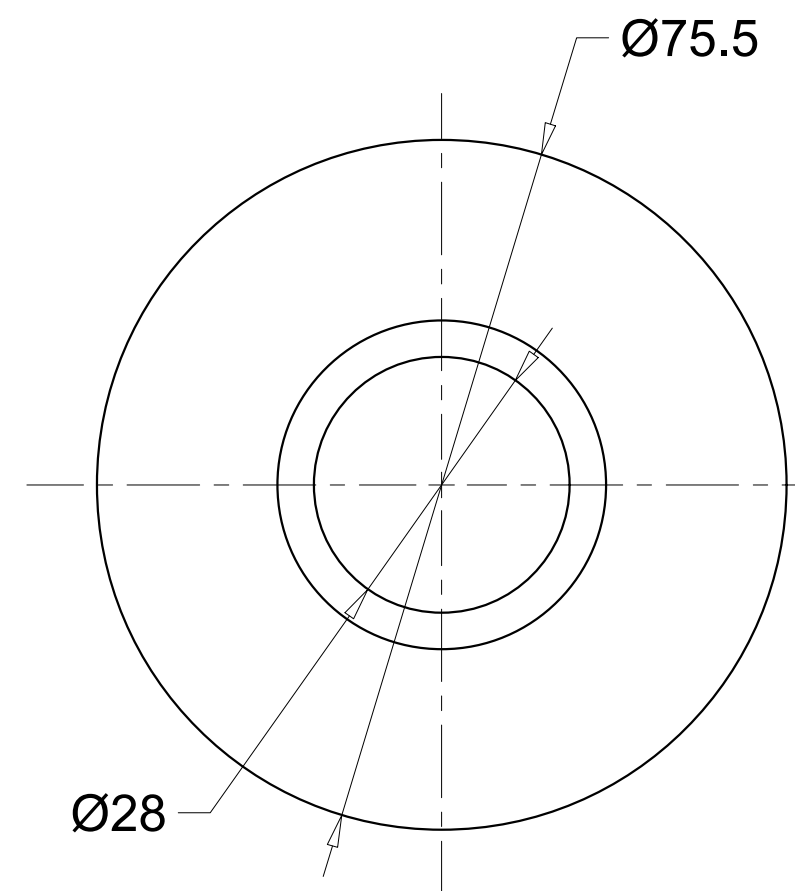

SLEEVE

HANDLE

WALL FLANGE

RANGE : STUDIO

CAT No: F690052 EXPOSE KIT FOR FLUSH COCK

hindware