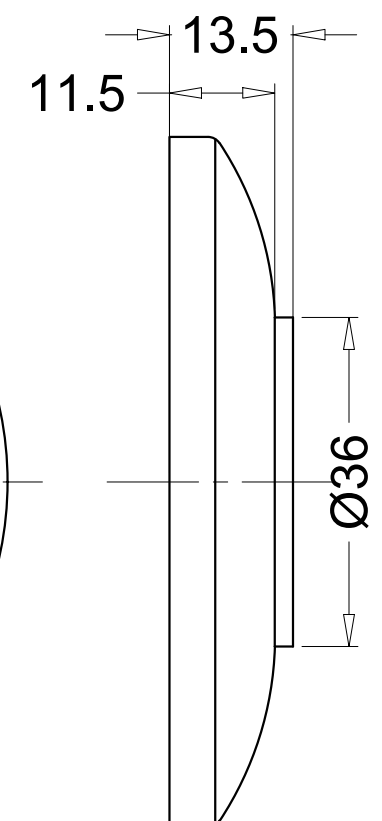

SLEEVE

HANDLE

WALL FLANGE

RANGE : STUDIO

CAT No: F690052 EXPOSE KIT FOR FLUSH COCK

hindware