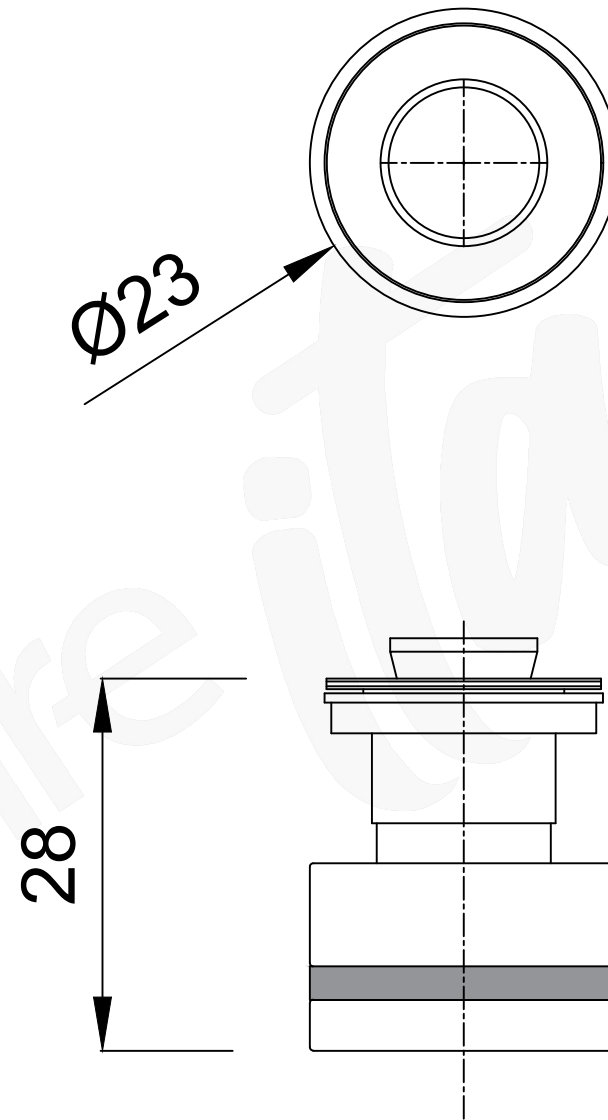

PART DESCRIPTION : AQUA PRO 96 - MIST DOME

CAT NO. : F860072CP

ALL DIMENSIONS ARE IN MM

LD/CD/RSC11024