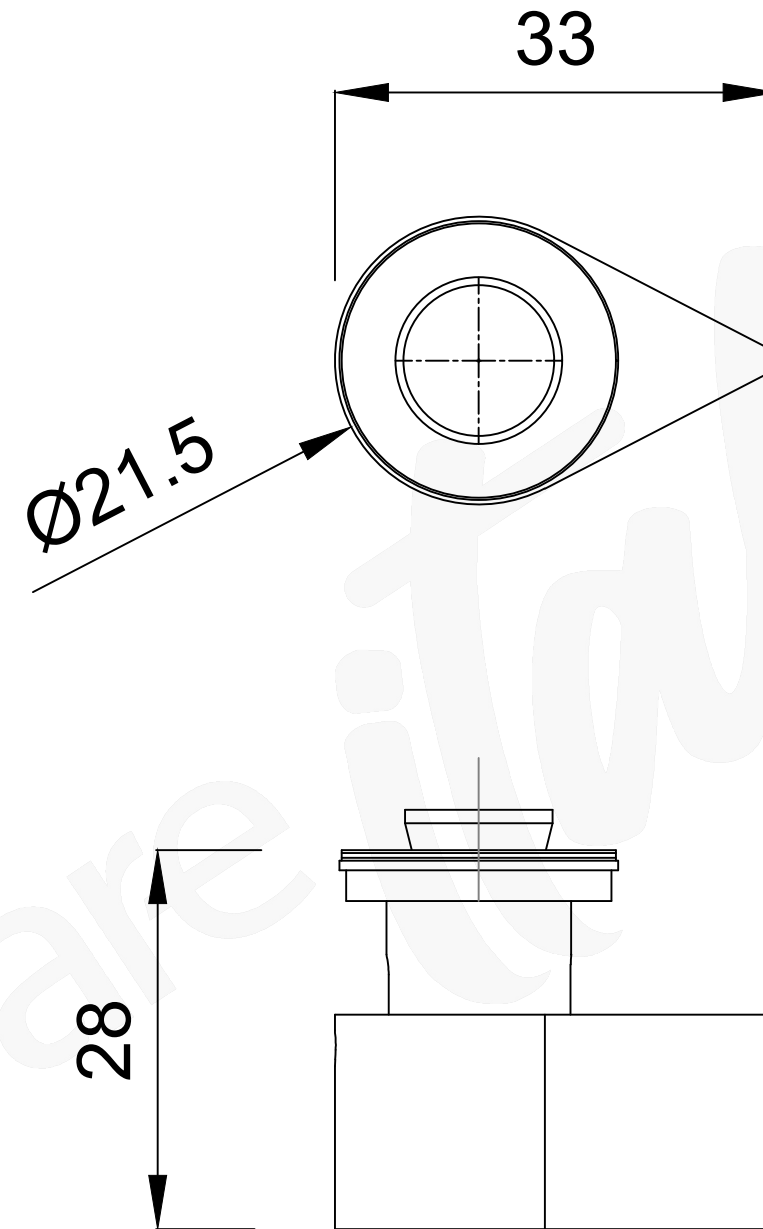

PART DESCRIPTION : AQUA PRO 98 - DUAL FLOW

CAT NO. : F860073CP

ALL DIMENSIONS ARE IN MM

LD/CD/RSC11024