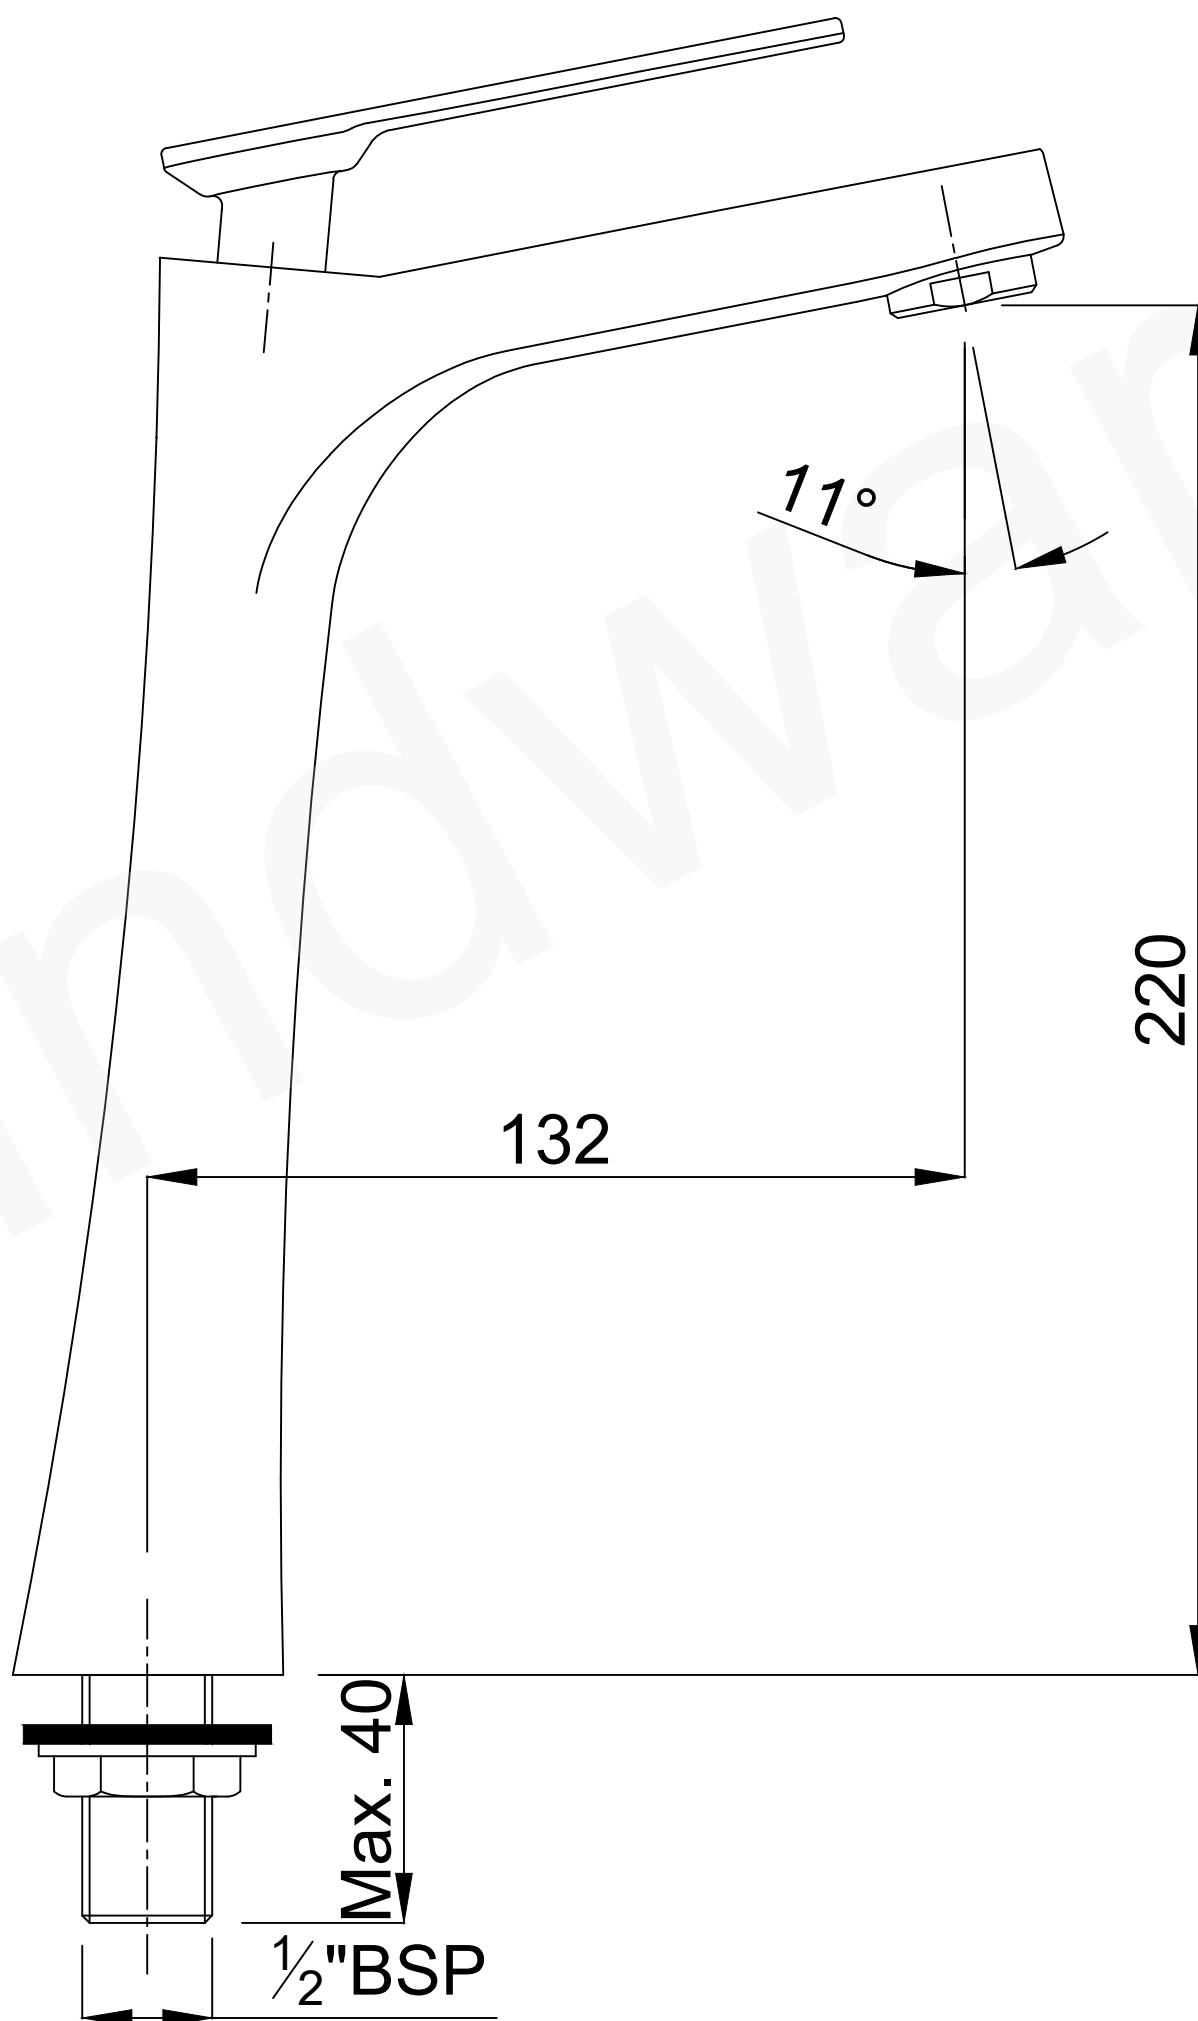

PART DESCRIPTION : PILLAR COCK TALL

CAT NO. : F640002CP

LD/CD/RSC06023