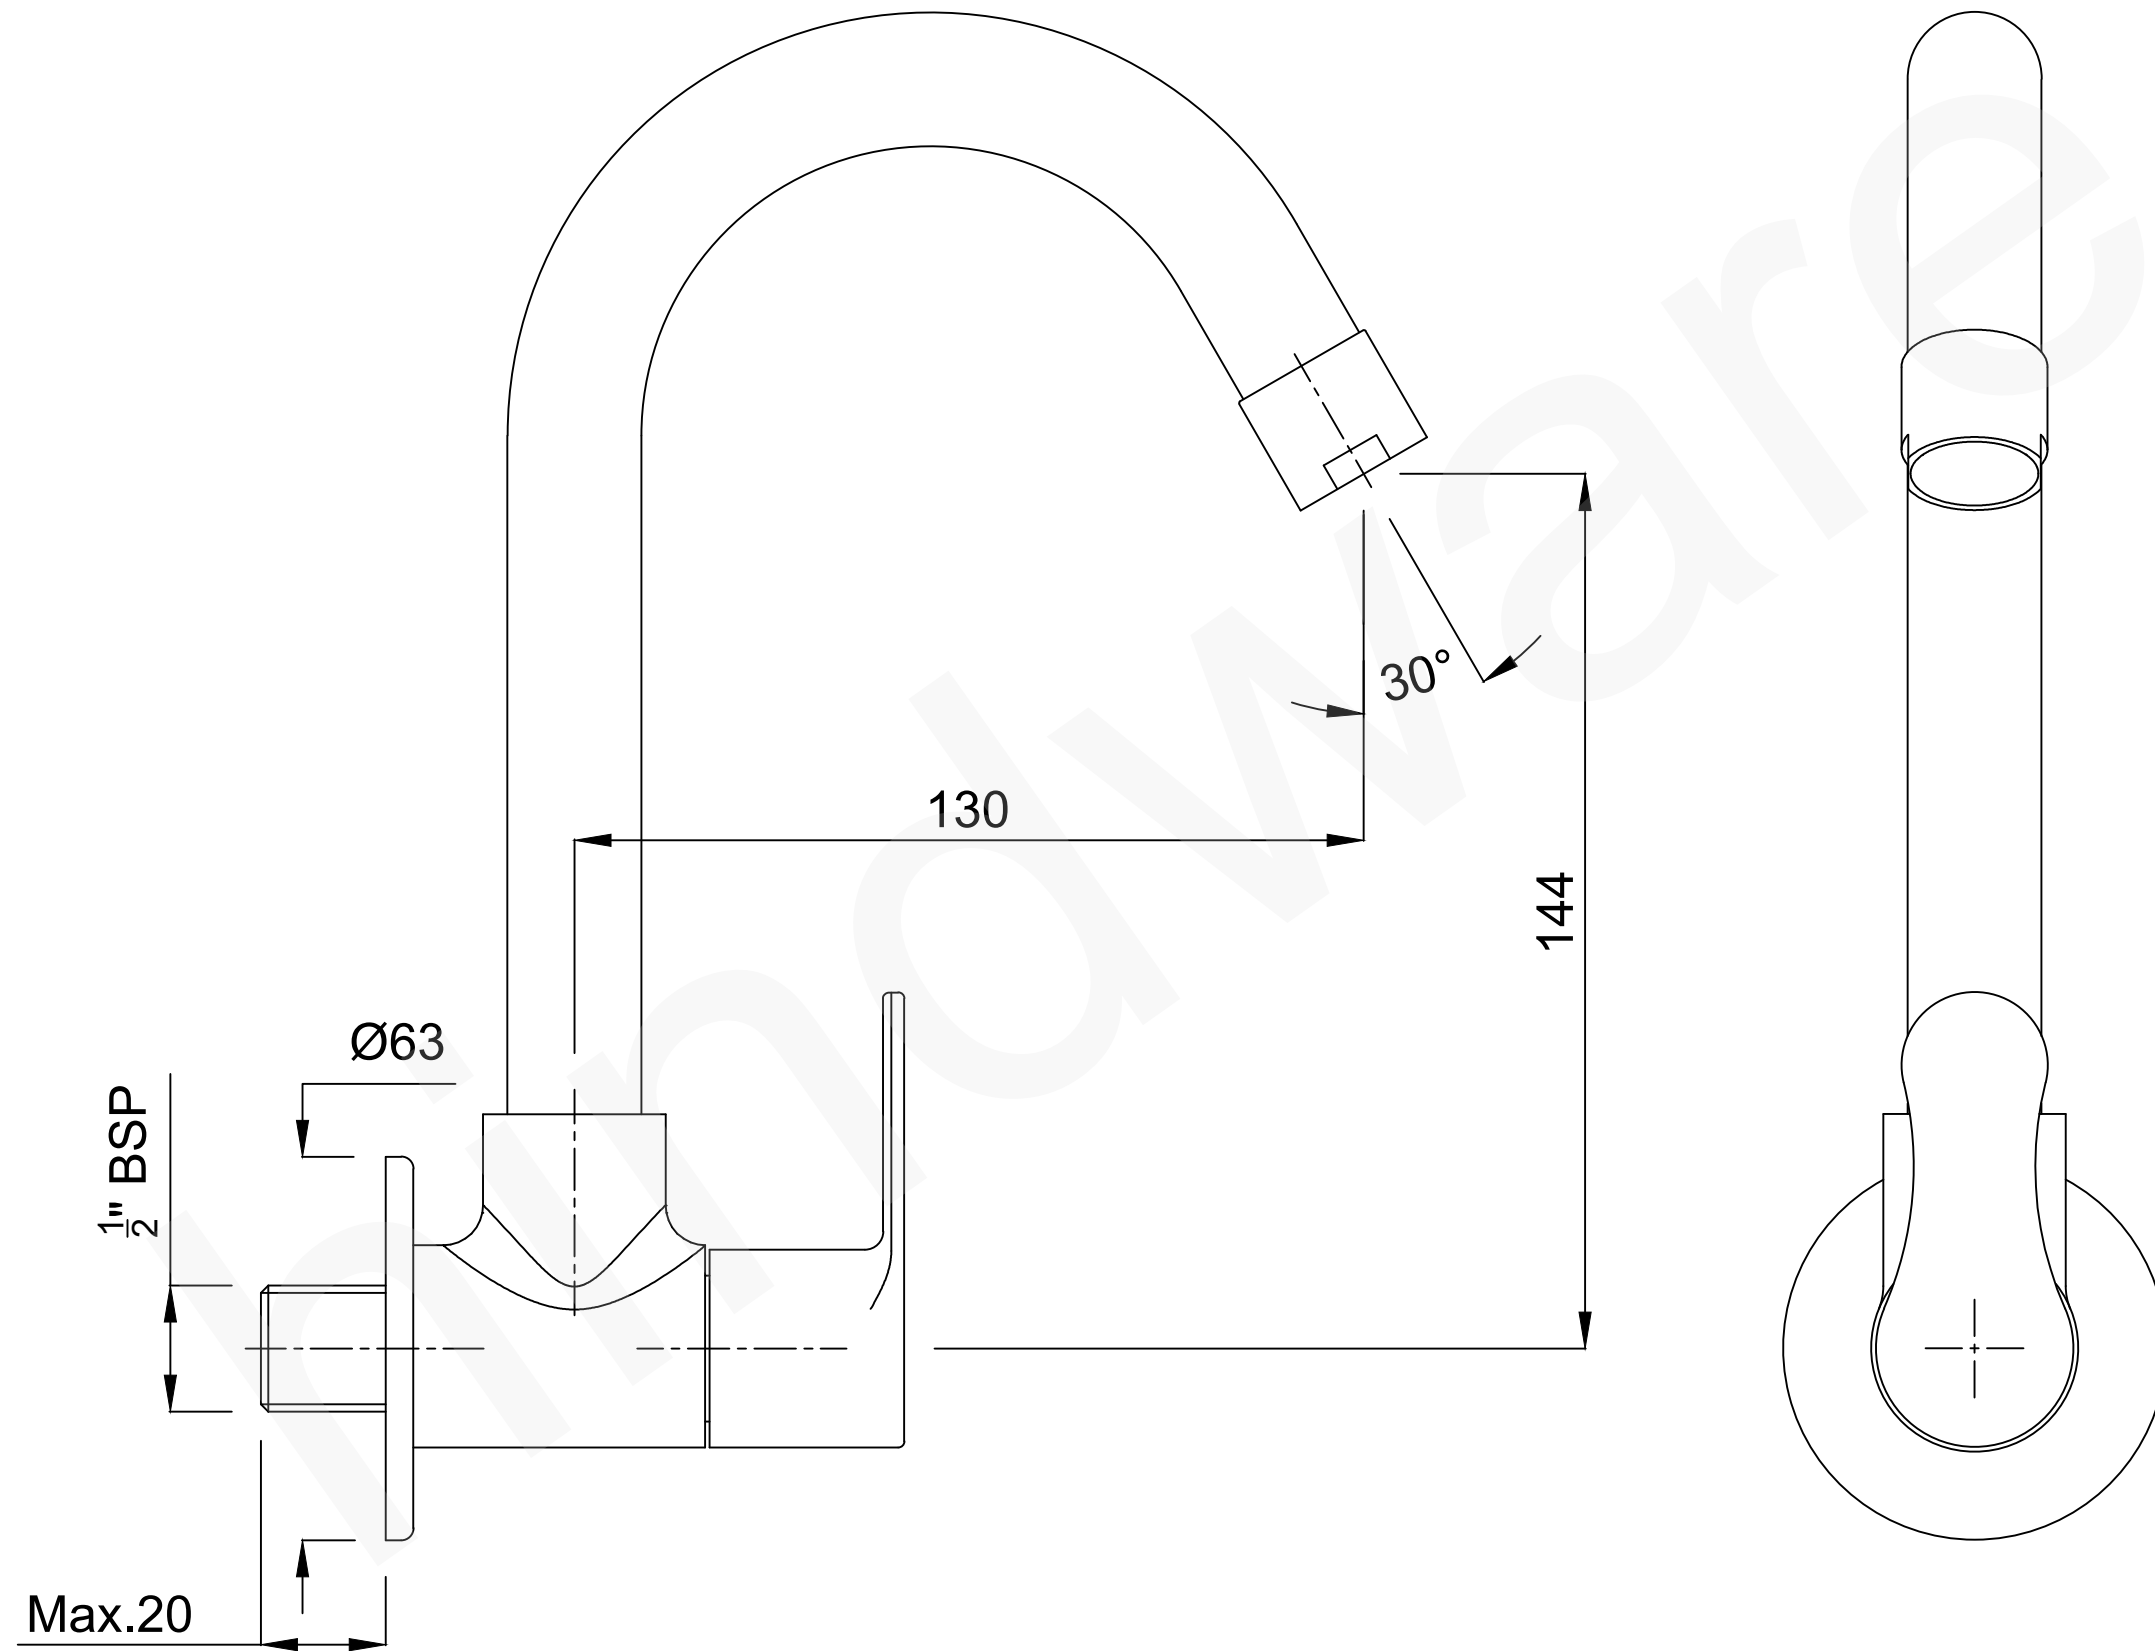

PART DESCRIPTION : SINK COCK SWIVEL SPOUT-WALL MOUNT

CAT NO. : F640023CP

LD/CD/RSC06023