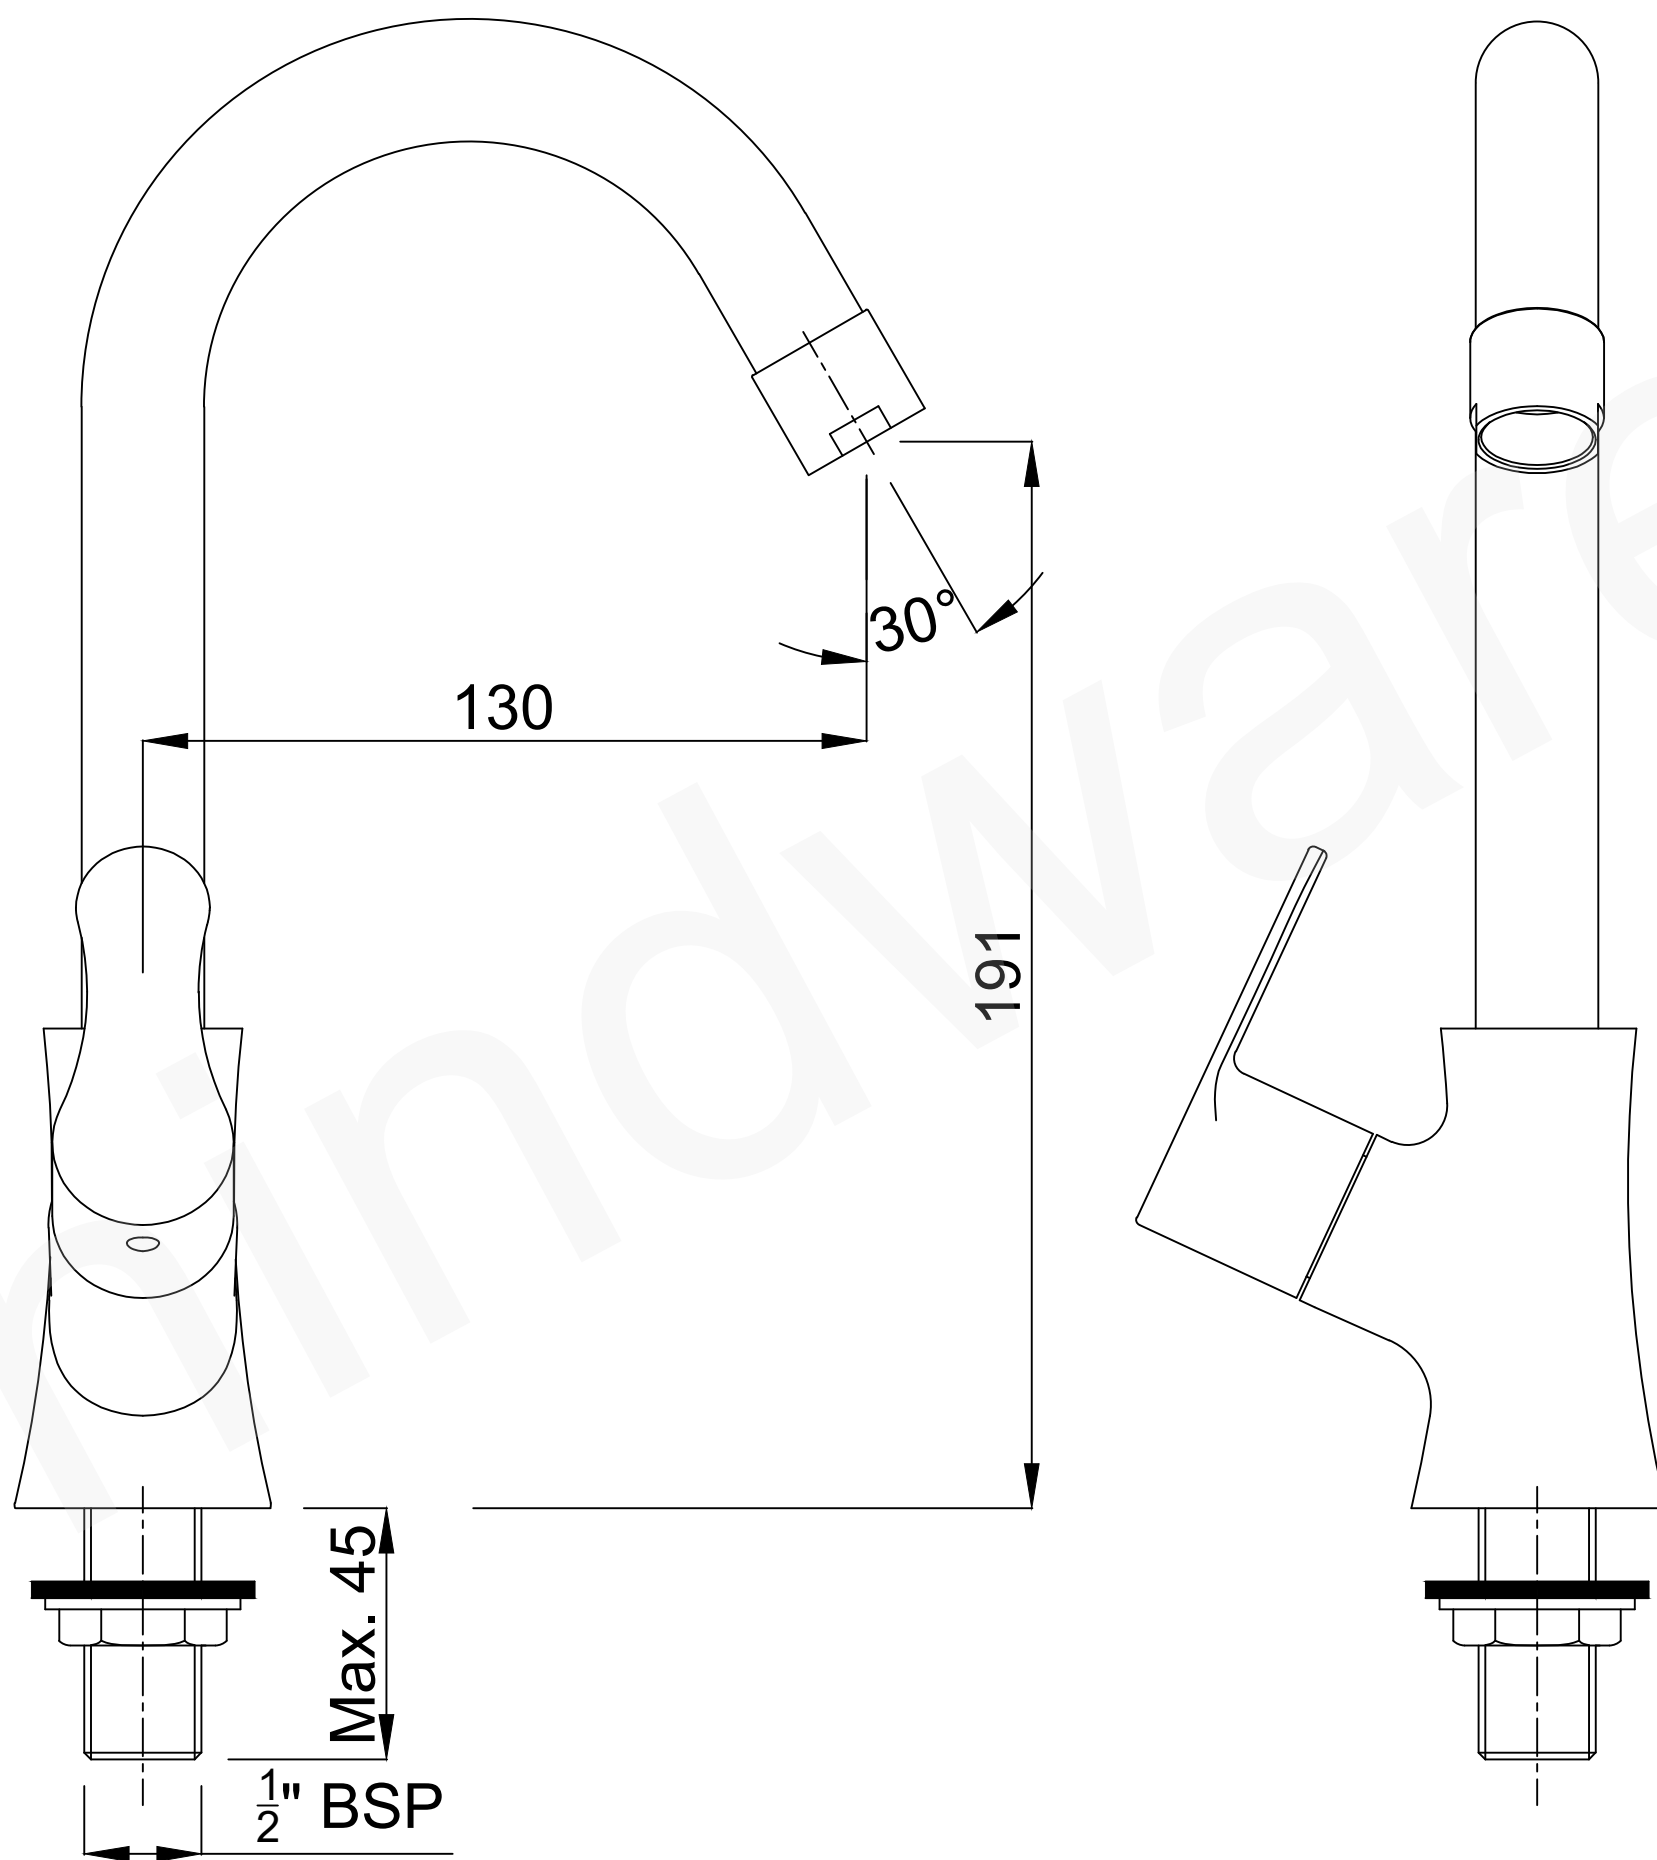

PART DESCRIPTION : SINK COCK SWIVEL SPOUT-TABLE MOUNT

CAT NO. : F640024CP

LD/CD/RSC06023