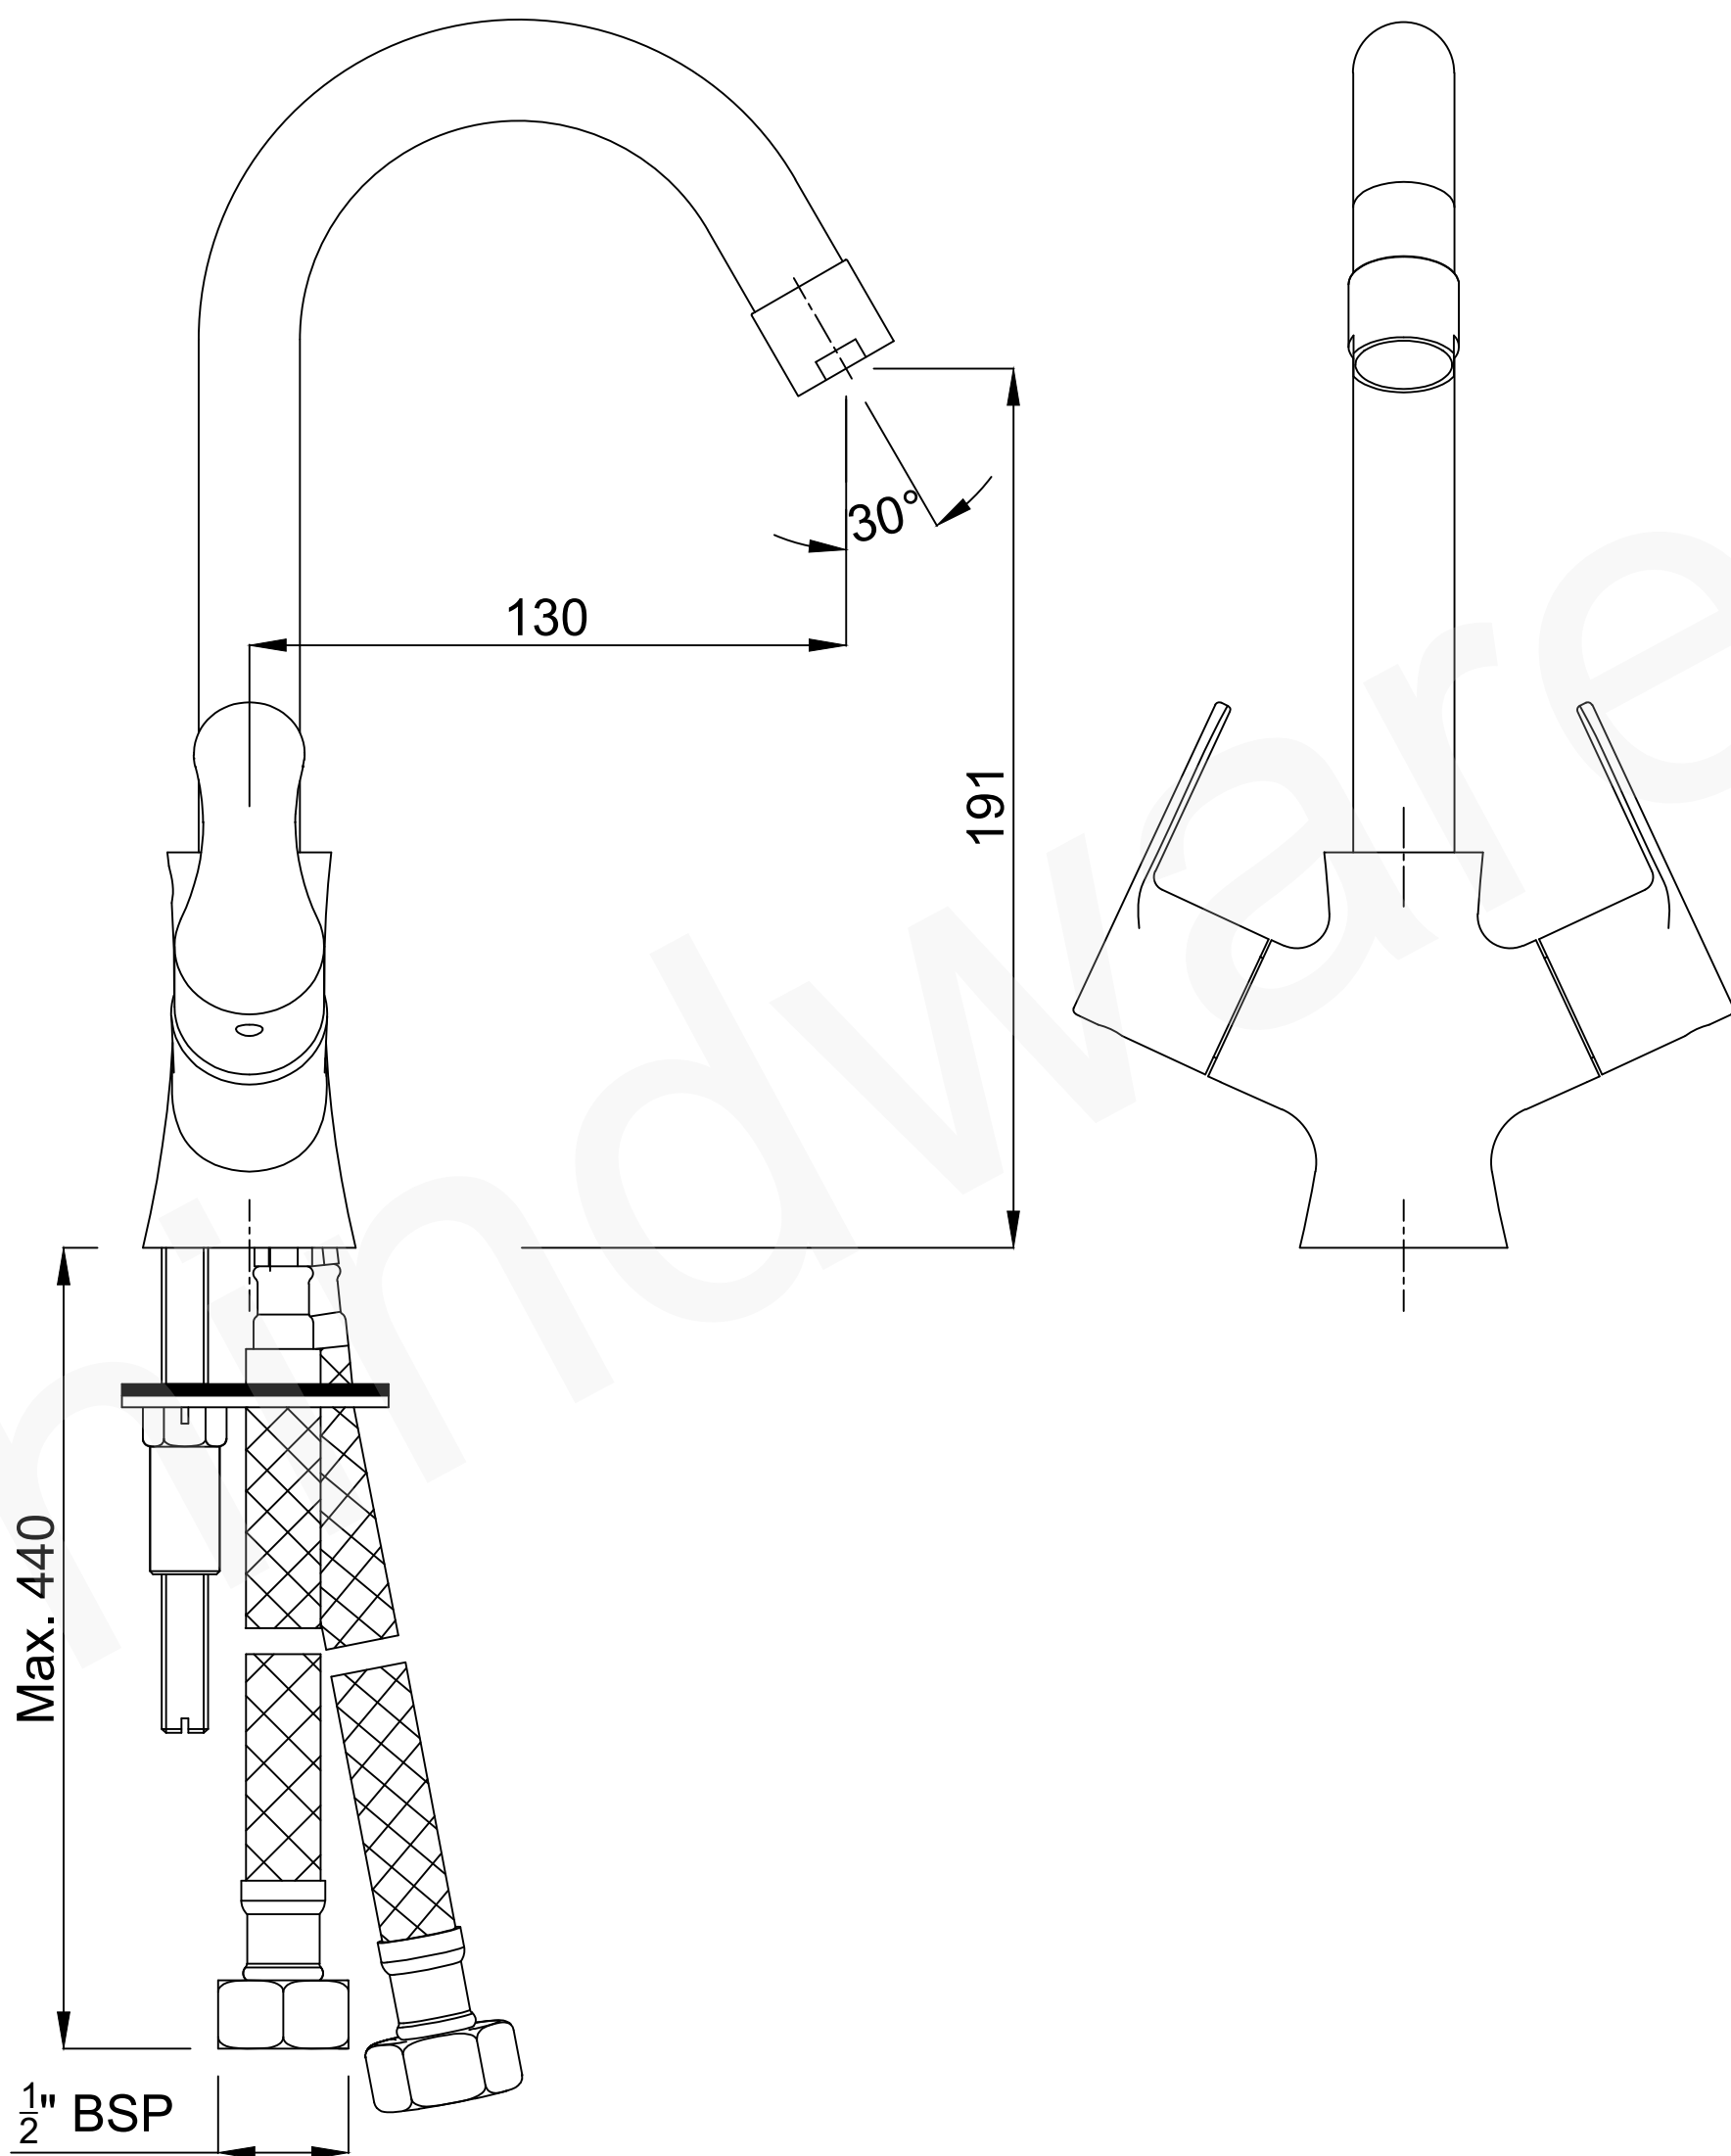

PART DESCRIPTION : SINK MIXER SWIVEL SPOUT-TABLE MOUNT

CAT NO. : F640028CP

LD/CD/RSC06023