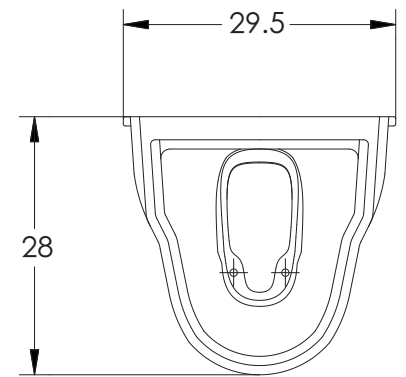

# Viking\_Half Pedestal Basin

All dimensions are in cm

**hindware**

CATALOGUE NO: 10008 WB / 11027 Ped.

PRODUCT: Half Pedestal Basin

SIZE: 55 cm X 40 cm