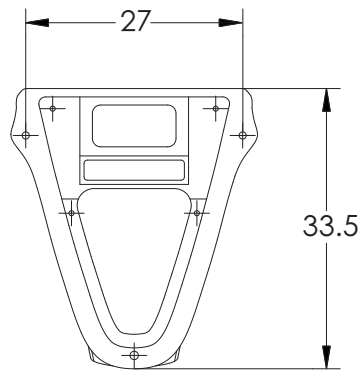

# Viking\_Half Pedestal Basin

All dimensions are in cm

**hindware**

CATALOGUE NO: 10008 WB / 11027 Ped.

PRODUCT: Half Pedestal Basin

SIZE: 55 cm X 40 cm