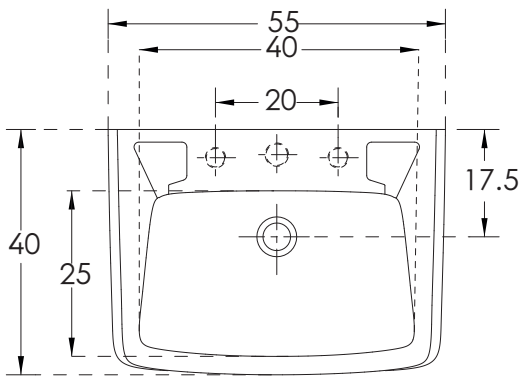

# Viking\_Half Pedestal Basin

All dimensions are in cm

**hindware**

CATALOGUE NO: 10008 WB / 11027 Ped.

PRODUCT: Half Pedestal Basin

SIZE: 55 cm X 40 cm