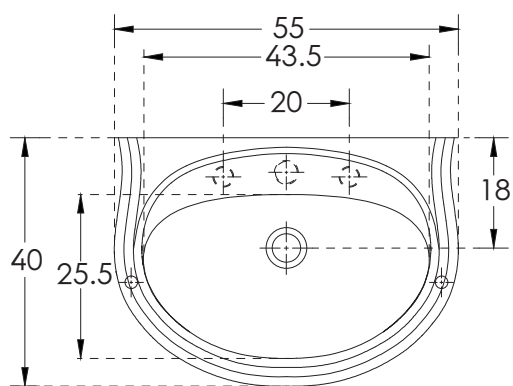

Delta_Half Pedestal Basin

All dimensions are in cm

hindware

CATALOGUE NO: 10010 WB / 11027 Ped.

PRODUCT: Half Pedestal Basin

SIZE: 55 cm X 40 cm