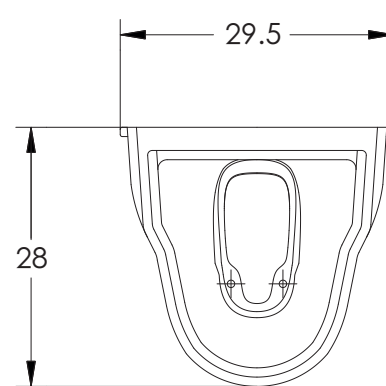

Delta_Half Pedestal Basin

All dimensions are in cm

hindware

CATALOGUE NO: 10010 WB / 11027 Ped.

PRODUCT: Half Pedestal Basin

SIZE: 55 cm X 40 cm