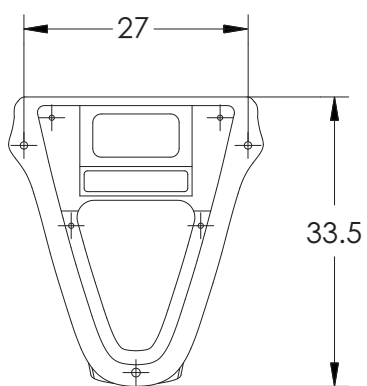

Delta_Half Pedestal Basin

All dimensions are in cm

hindware

CATALOGUE NO: 10010 WB / 11027 Ped.

PRODUCT: Half Pedestal Basin

SIZE: 55 cm X 40 cm