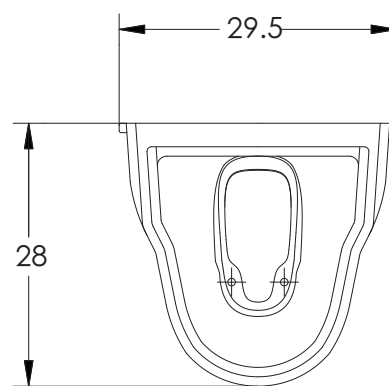

Cleo_Half Pedestal Basin

All dimensions are in cm

hindware

CATALOGUE NO: 10012 WB / 11027 Ped.

PRODUCT: Half Pedestal Basin

SIZE: 50 cm X 40 cm