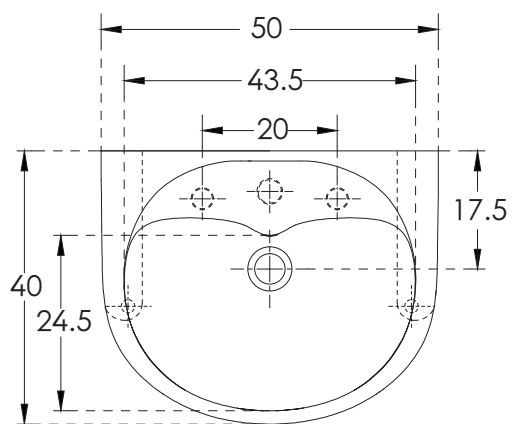

Cleo_Half Pedestal Basin

All dimensions are in cm

hindware

CATALOGUE NO: 10012 WB / 11027 Ped.

PRODUCT: Half Pedestal Basin

SIZE: 50 cm X 40 cm