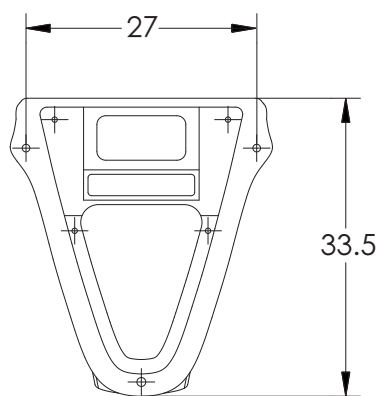

Cleo_Half Pedestal Basin

All dimensions are in cm

hindware

CATALOGUE NO: 10012 WB / 11027 Ped.

PRODUCT: Half Pedestal Basin

SIZE: 50 cm X 40 cm