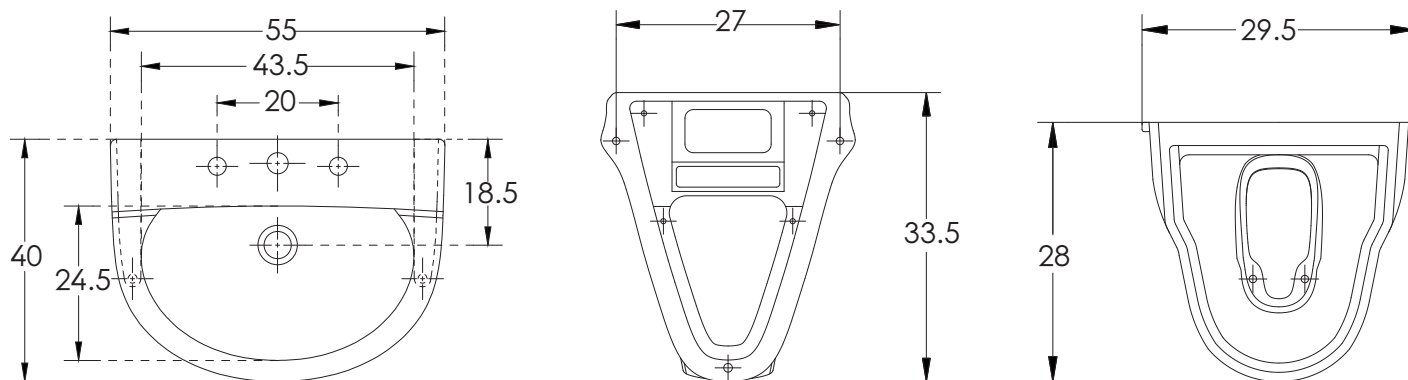

Mario_Half Pedestal Basin

All dimensions are in cm

hindware

CATALOGUE NO: 10087 WB / 11027 Ped.

PRODUCT: Half Pedestal Basin

SIZE: 55 cm X 40 cm