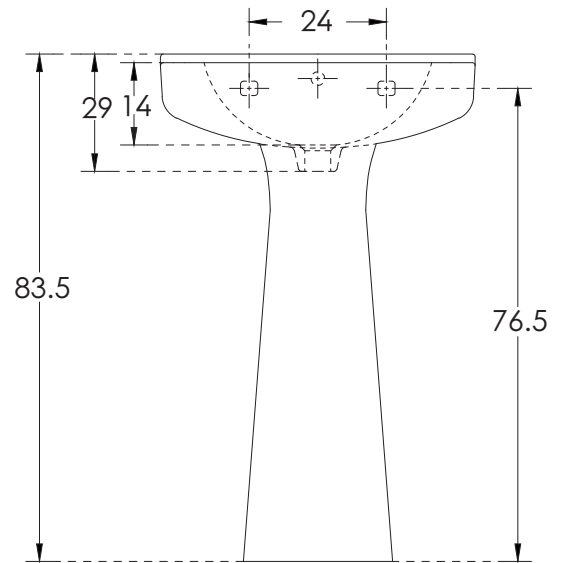

Alto_Full Pedestal Basin

All dimensions are in cm

hindware

CATALOGUE NO: 10091 WB / 11003 Ped.

PRODUCT: Full Pedestal Basin

SIZE: 50 cm X 40 cm X 83.5 cm