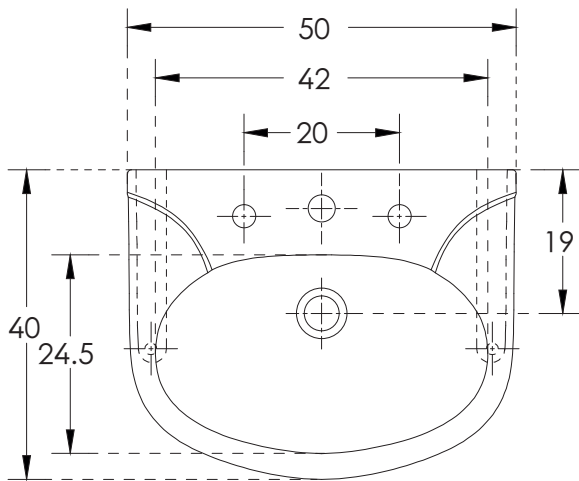

Alto_Full Pedestal Basin

All dimensions are in cm

hindware

CATALOGUE NO: 10091 WB / 11003 Ped.

PRODUCT: Full Pedestal Basin

SIZE: 50 cm X 40 cm X 83.5 cm