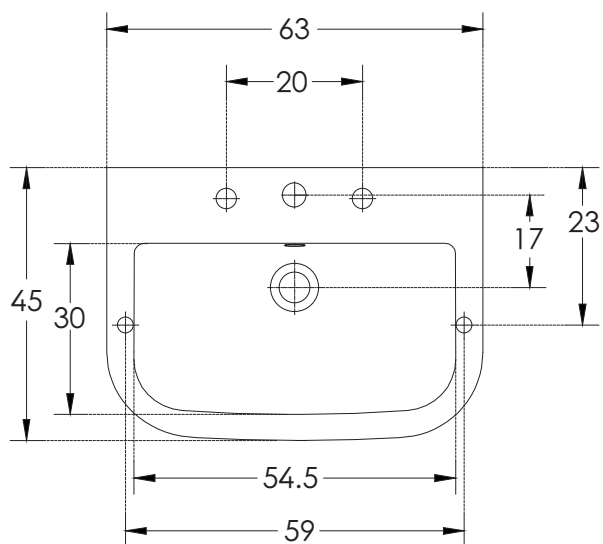

Neo Largo_Full Pedestal Basin

All dimensions are in cm

hindware

CATALOGUE NO: 10103 WB / 11032 Ped.

PRODUCT: Full Pedestal Basin

SIZE: 63 cm X 45 cm X 85 cm