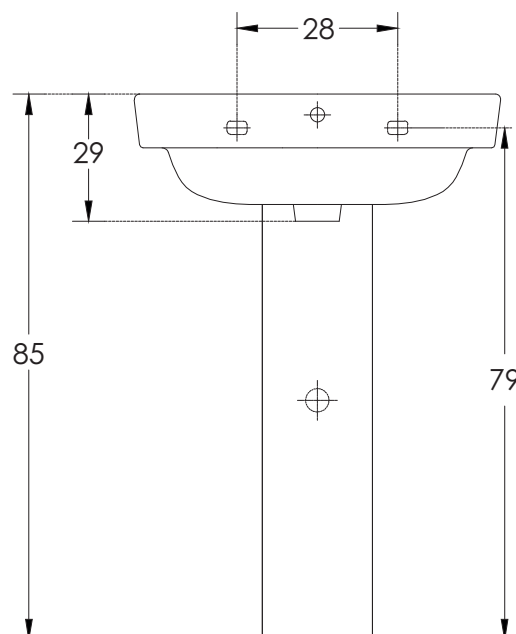

Neo Largo_Full Pedestal Basin

All dimensions are in cm

hindware

CATALOGUE NO: 10103 WB / 11032 Ped.

PRODUCT: Full Pedestal Basin

SIZE: 63 cm X 45 cm X 85 cm