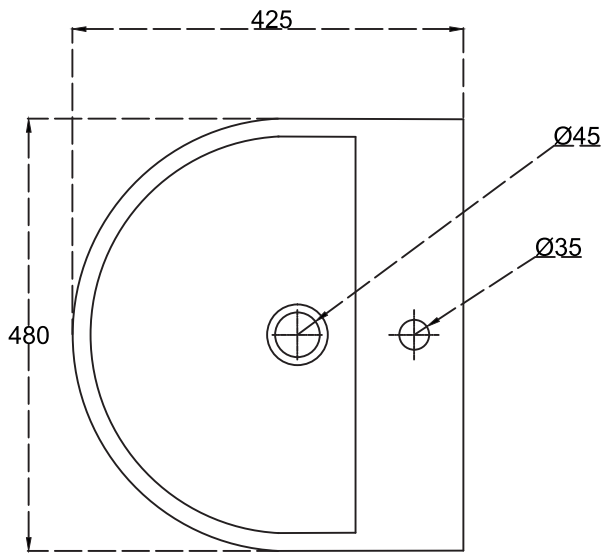

# Fabio\_Integrated Pedestal Basin

PLAN VIEW

BACK VIEW

SECTIONAL VIEW

**hindware**

CATALOGUE NO: 10118

PRODUCT: Integrated Pedestal Basin

SIZE: 48 cm X 42.5 cm X 35.5 cm