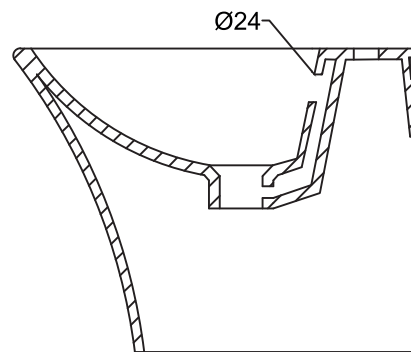

# Fabio\_Integrated Pedestal Basin

PLAN VIEW

BACK VIEW

SECTIONAL VIEW

**hindware**

CATALOGUE NO: 10118

PRODUCT: Integrated Pedestal Basin

SIZE: 48 cm X 42.5 cm X 35.5 cm