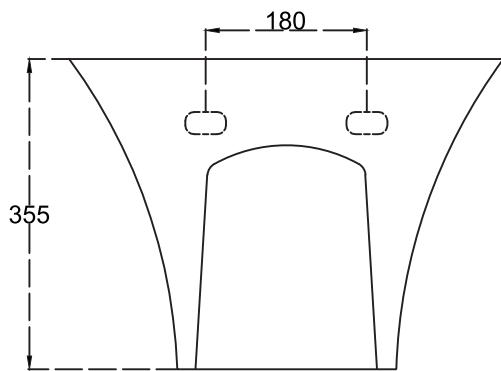

# Fabio\_Integrated Pedestal Basin

PLAN VIEW

BACK VIEW

SECTIONAL VIEW

**hindware**

CATALOGUE NO: 10118

PRODUCT: Integrated Pedestal Basin

SIZE: 48 cm X 42.5 cm X 35.5 cm