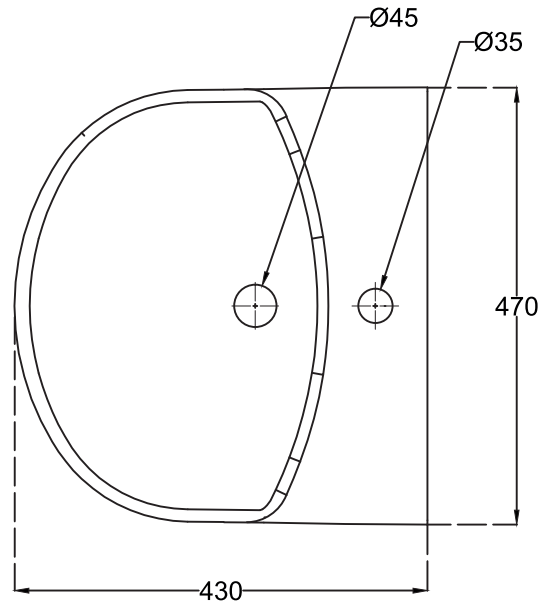

Elegance_Integrated Pedestal Basin

PLAN VIEW

BACK VIEW

SECTIONAL VIEW

hindware

CATALOGUE NO: 10119

PRODUCT: Wall Hung Basin

SIZE: 47 cm X 43 cm X 33 cm