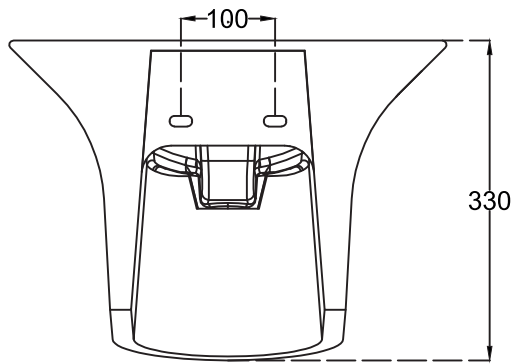

Elegance_Integrated Pedestal Basin

PLAN VIEW

BACK VIEW

SECTIONAL VIEW

hindware

CATALOGUE NO: 10119

PRODUCT: Wall Hung Basin

SIZE: 47 cm X 43 cm X 33 cm