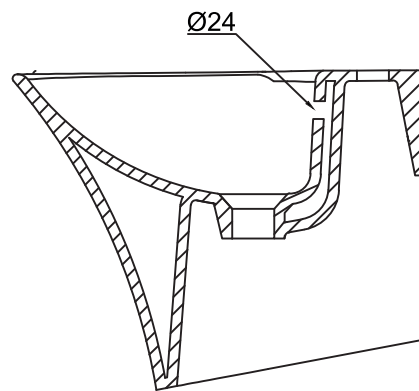

Elegance_Integrated Pedestal Basin

PLAN VIEW

BACK VIEW

SECTIONAL VIEW

hindware

CATALOGUE NO: 10119

PRODUCT: Wall Hung Basin

SIZE: 47 cm X 43 cm X 33 cm