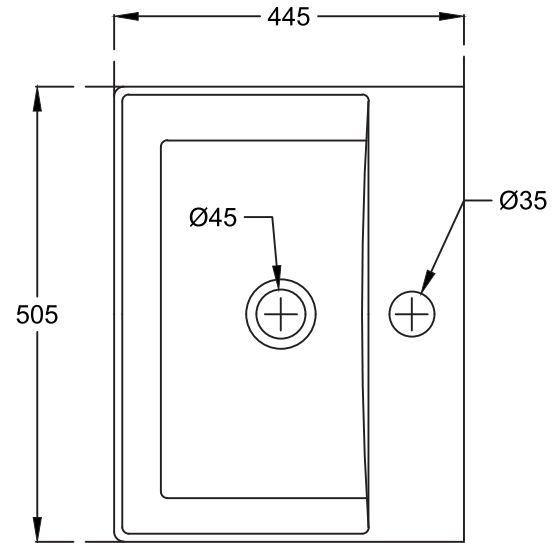

# Aspiro\_Integrated Pedestal Basin

**hindware**

CATALOGUE NO: 10120

PRODUCT: Integrated Pedestal Basin

SIZE: 50.5 cm X 44.5 cm X 40 cm