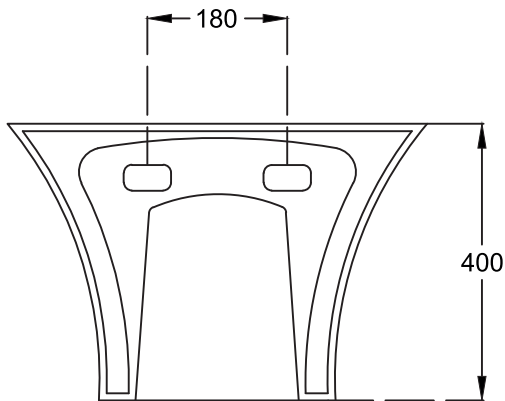

# Aspiro\_Integrated Pedestal Basin

**hindware**

CATALOGUE NO: 10120

PRODUCT: Integrated Pedestal Basin

SIZE: 50.5 cm X 44.5 cm X 40 cm