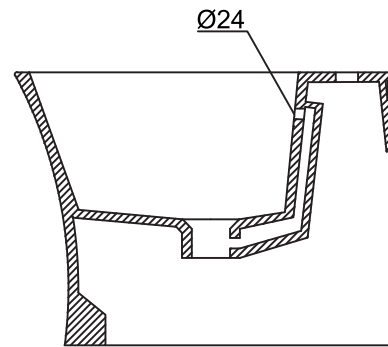

# Aspiro\_Integrated Pedestal Basin

**hindware**

CATALOGUE NO: 10120

PRODUCT: Integrated Pedestal Basin

SIZE: 50.5 cm X 44.5 cm X 40 cm