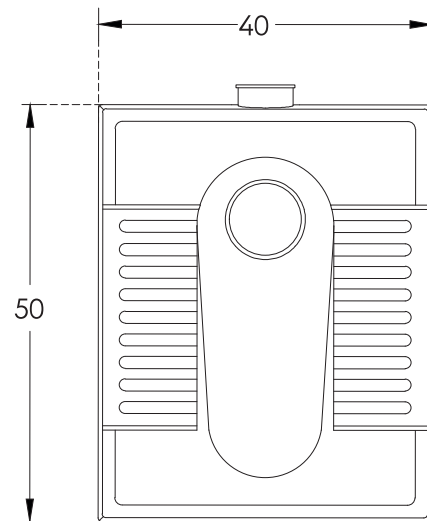

Asian Pan

hindware

CATALOGUE NO: 20018

PRODUCT: Squatting Pan

SIZE: 50 cm X 40 cm X 16 cm