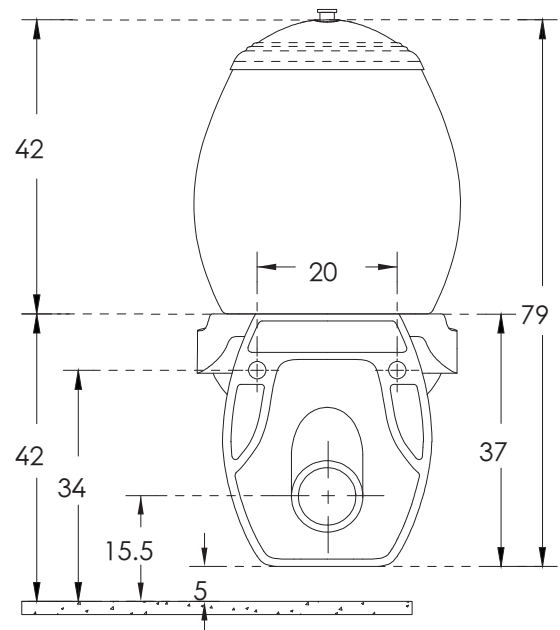

Constellation_Extended WM EWC

hindware

CATALOGUE NO: 20028 EWC / 21059 Cistern

PRODUCT: EWC Extende Wall Mounted Closets

SIZE: 69 cm X 38 cm X 79 cm