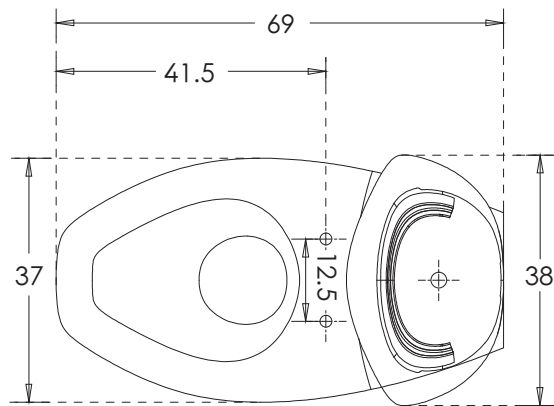

Constellation_Extended WM EWC

hindware

CATALOGUE NO: 20028 EWC / 21059 Cistern

PRODUCT: EWC Extende Wall Mounted Closets

SIZE: 69 cm X 38 cm X 79 cm