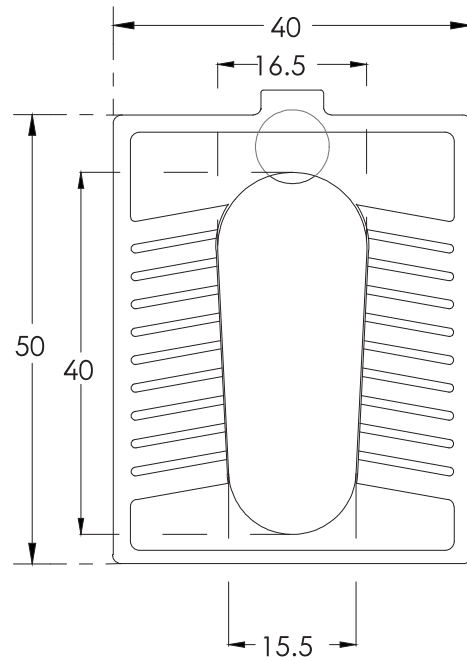

# Orissa Pan Popular

**hindware**

CATALOGUE NO: 20043

PRODUCT: Squatting Pan

SIZE: 50 cm X 40 cm X 25 cm