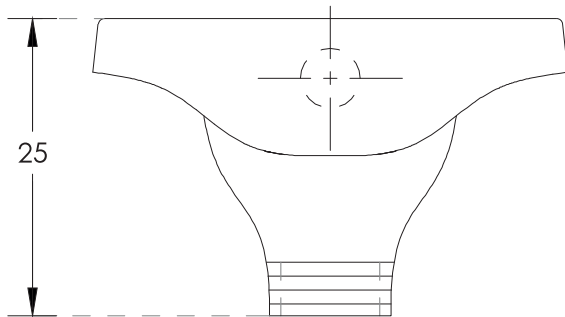

# Orissa Pan Popular

**hindware**

CATALOGUE NO: 20043

PRODUCT: Squatting Pan

SIZE: 50 cm X 40 cm X 25 cm