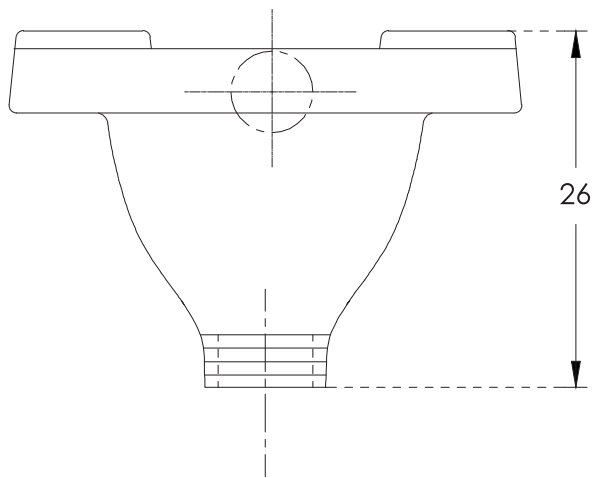

# Orissa Pan (Comfort)

**hindware**

CATALOGUE NO: 20070

PRODUCT: Squatting Pan

SIZE: 58 cm X 43 cm X 26 cm