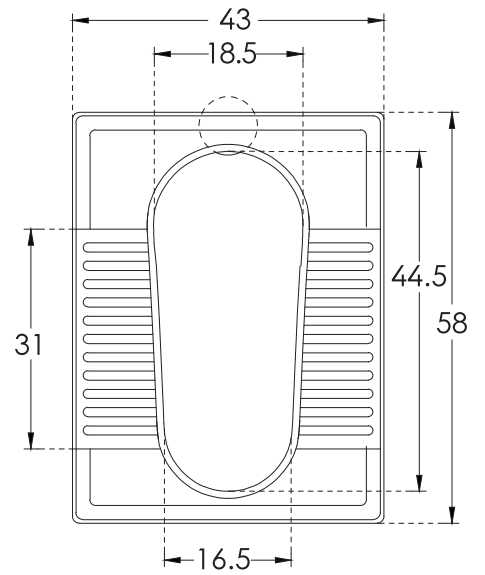

# Orissa Pan (Comfort)

**hindware**

CATALOGUE NO: 20070

PRODUCT: Squatting Pan

SIZE: 58 cm X 43 cm X 26 cm