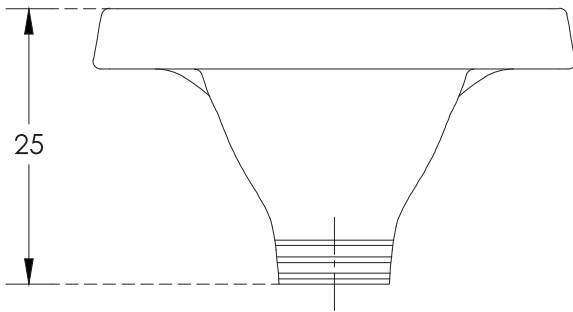

Acu Pan

hindware

CATALOGUE NO: 20076

PRODUCT: Squatting Pan

SIZE: 58 cm X 44 cm X 25 cm