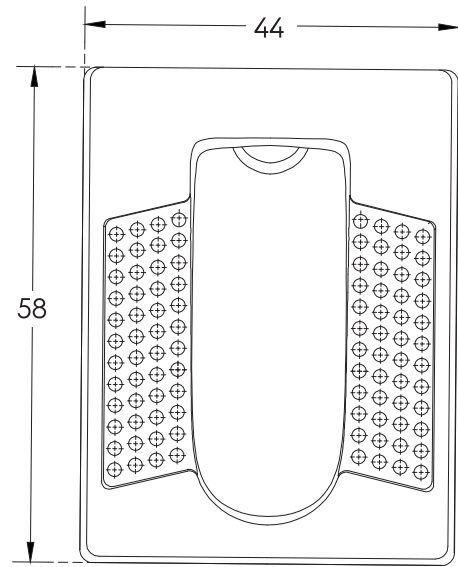

Acu Pan

hindware

CATALOGUE NO: 20076

PRODUCT: Squatting Pan

SIZE: 58 cm X 44 cm X 25 cm