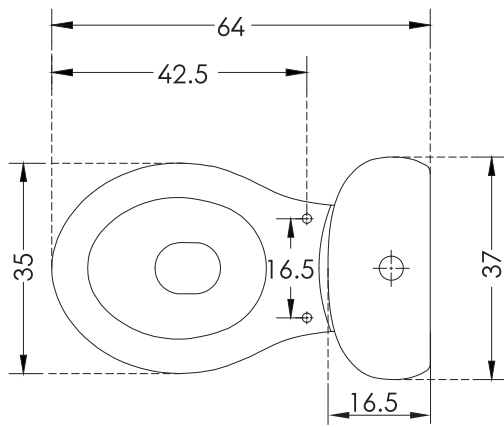

# Tango\_Coupled Closets EWC

**hindware**

CATALOGUE NO: 20083 EWC / 21051 Cistern

PRODUCT: EWC Coupled Closets

SIZE: 64 cm X 37 cm X 79 cm