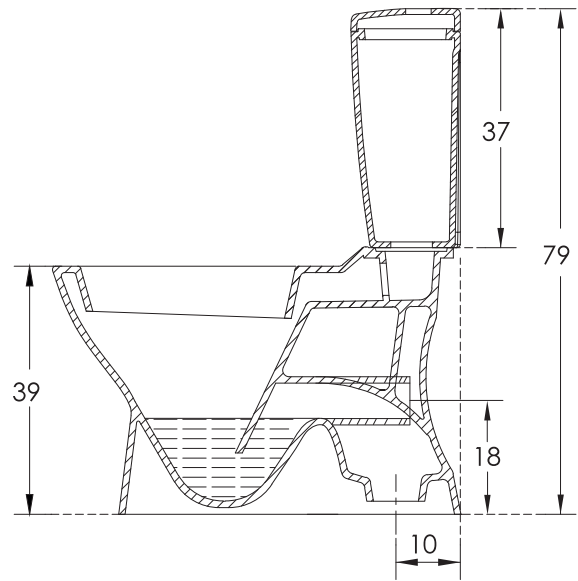

# Tango\_Coupled Closets EWC

**hindware**

CATALOGUE NO: 20083 EWC / 21051 Cistern

PRODUCT: EWC Coupled Closets

SIZE: 64 cm X 37 cm X 79 cm