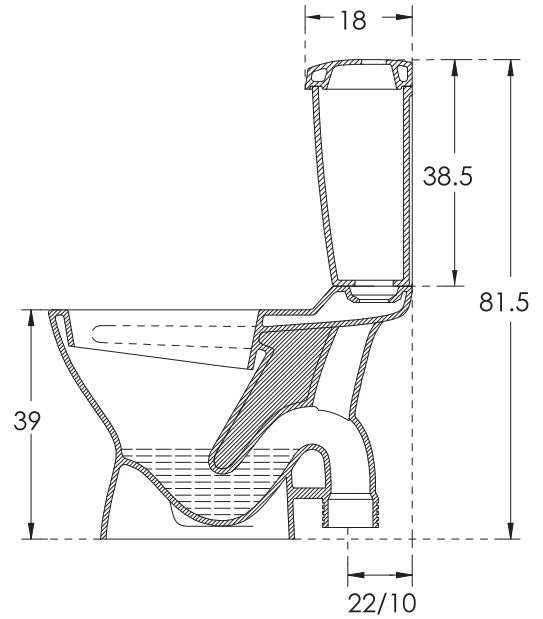

Alpha_Coupled Closets EWC

hindware

CATALOGUE NO: 20100 EWC / 21054 Cistern

PRODUCT: EWC Coupled Closets

SIZE: 62 cm X 43 cm X 81.5 cm