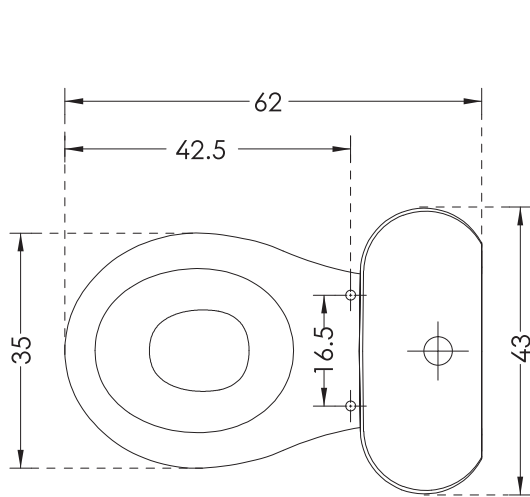

Alpha_Coupled Closets EWC

hindware

CATALOGUE NO: 20100 EWC / 21054 Cistern

PRODUCT: EWC Coupled Closets

SIZE: 62 cm X 43 cm X 81.5 cm