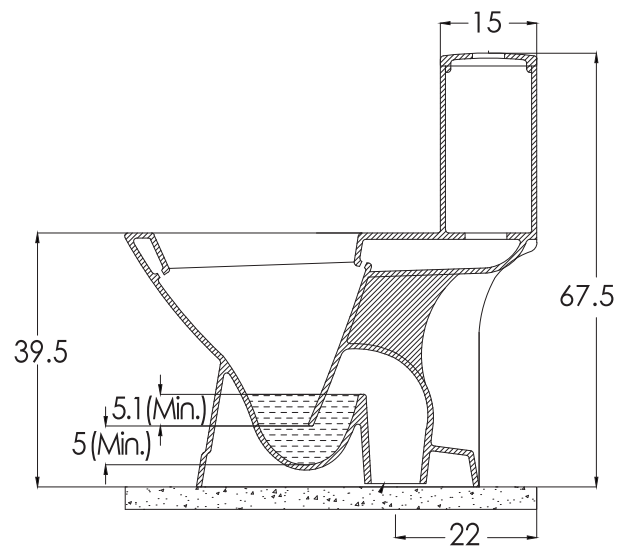

Tozzo_EWC_1PC

hndware

CATALOGUE NO: 20123

PRODUCT: EWC One Piece Tozzo

SIZE: 645 mm X 355 mm X 675 mm