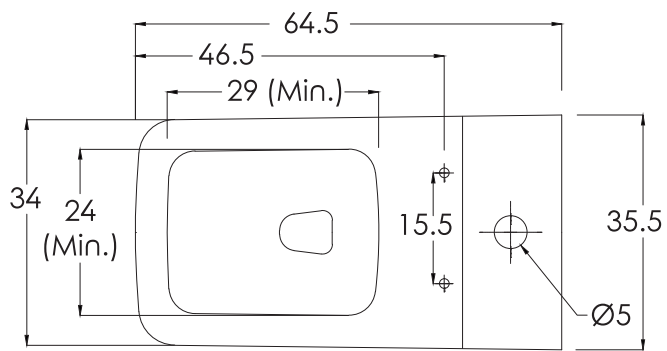

Tozzo_EWC_1PC

hndware

CATALOGUE NO: 20123

PRODUCT: EWC One Piece Tozzo

SIZE: 645 mm X 355 mm X 675 mm