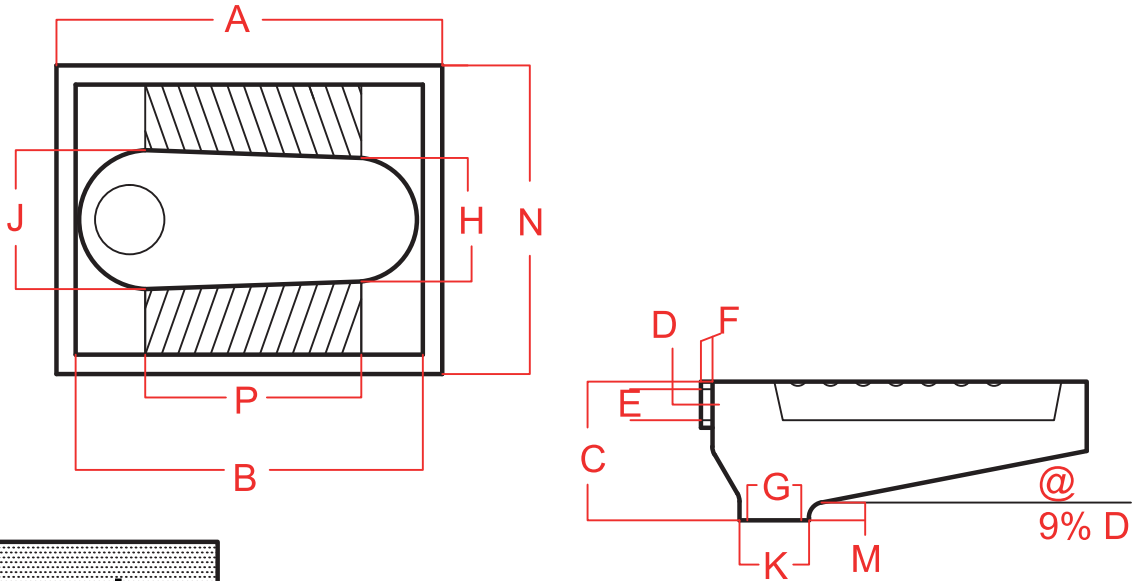

## Dimensions

A	B	C	D	E	F	G	H	J	K	M	N	P	@
500	390	180	40	50	25min	80min	165	185	102	25	390	270	9'

hindware

CATALOGUE NO: 20140

PRODUCT: Squatting Pan

SIZE: 50 cm X 39 cm X 18 cm