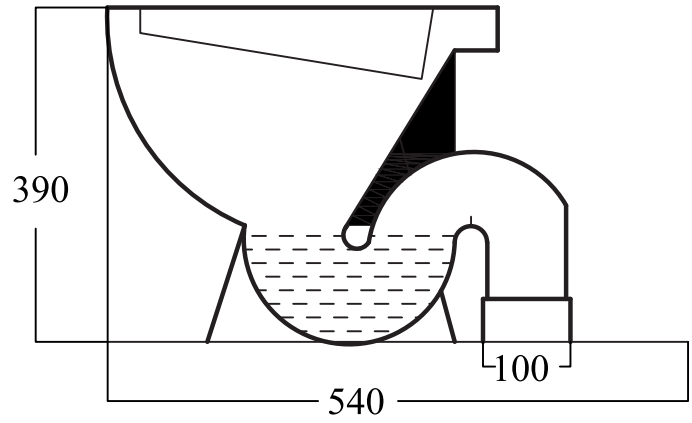

Ace S_EWC Water Closet

hindware

CATALOGUE NO: 20147

PRODUCT: EWC Water Closet

SIZE: 54 cm X 36 cm X 39 cm