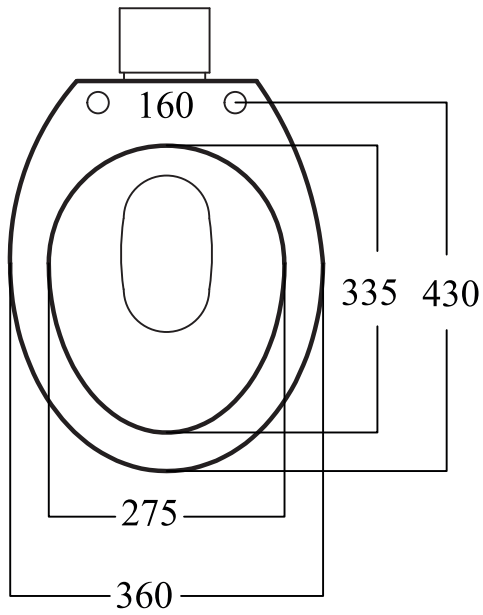

Ace S_EWC Water Closet

hindware

CATALOGUE NO: 20147

PRODUCT: EWC Water Closet

SIZE: 54 cm X 36 cm X 39 cm