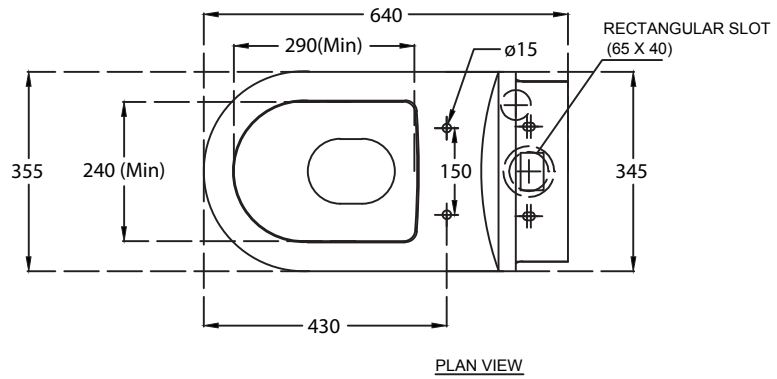

# Pure\_Extended WM EWC

**hindware**

CATALOGUE NO: 20151 EWC / 92134 Cistern

PRODUCT: EWC Extende Wall Mounted Closets

SIZE: 64 cm X 35.5 cm X 80.5 cm