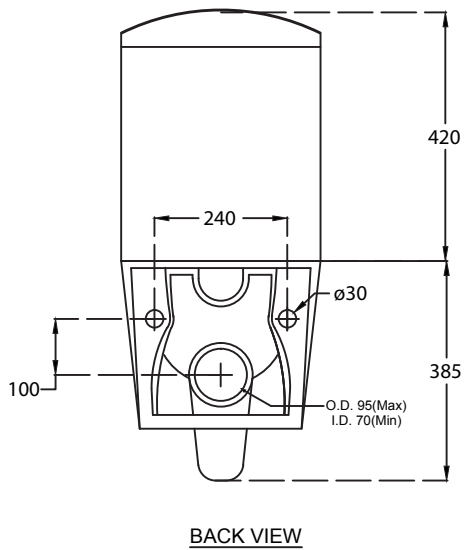

# Pure\_Extended WM EWC

**hindware**

CATALOGUE NO: 20151 EWC / 92134 Cistern

PRODUCT: EWC Extende Wall Mounted Closets

SIZE: 64 cm X 35.5 cm X 80.5 cm