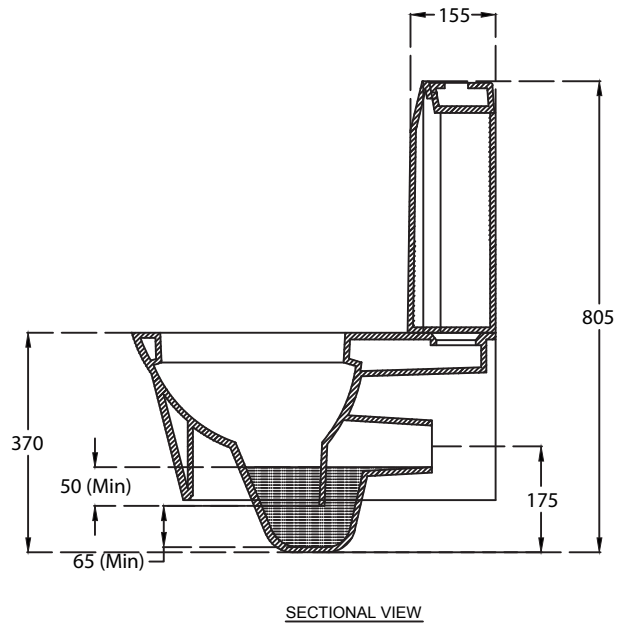

# Pure\_Extended WM EWC

**hindware**

CATALOGUE NO: 20151 EWC / 92134 Cistern

PRODUCT: EWC Extende Wall Mounted Closets

SIZE: 64 cm X 35.5 cm X 80.5 cm