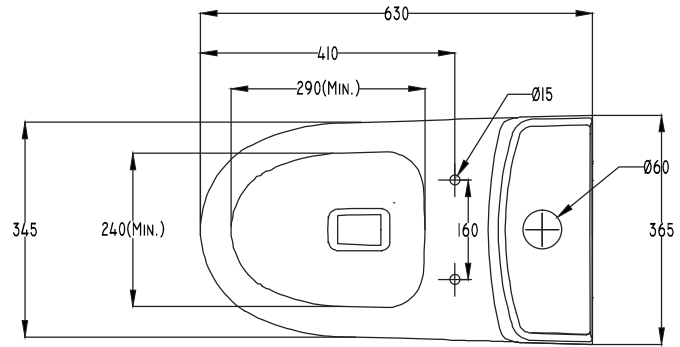

ACE_EWC_1PC

PLAN VIEW

BACK VIEW

SECTIONAL VIEW

hindware

CATALOGUE NO: 20154

PRODUCT: EWC One Piece Ace

SIZE: 630 mm X 365 mm X 73 mm