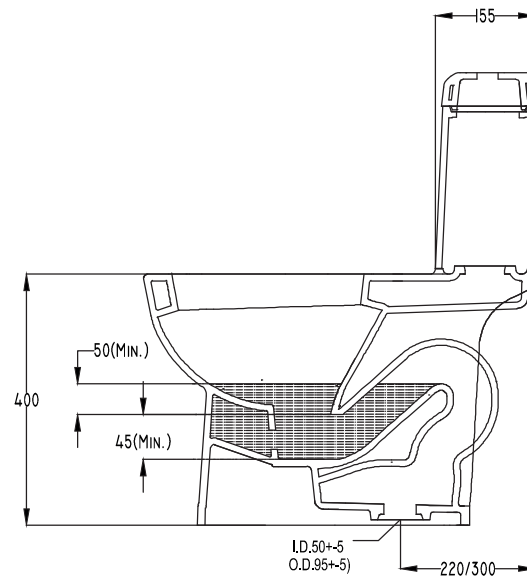

ACE_EWC_1PC

PLAN VIEW

BACK VIEW

SECTIONAL VIEW

hindware

CATALOGUE NO: 20154

PRODUCT: EWC One Piece Ace

SIZE: 630 mm X 365 mm X 73 mm