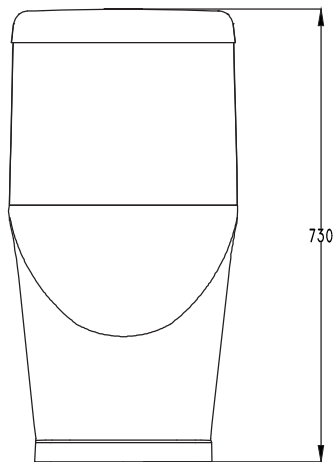

ACE_EWC_1PC

PLAN VIEW

BACK VIEW

SECTIONAL VIEW

hindware

CATALOGUE NO: 20154

PRODUCT: EWC One Piece Ace

SIZE: 630 mm X 365 mm X 73 mm