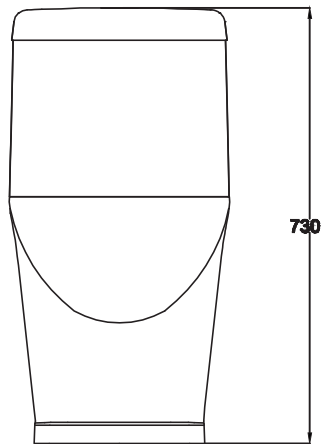

STUDIO_EWC_1PC

PLAN VIEW

BACK VIEW

SECTIONAL VIEW

hardware *italian*
collection

CATALOGUE NO: 20155

PRODUCT: EWC One Piece Studio

SIZE: 665 mm X 365 mm X 73 mm