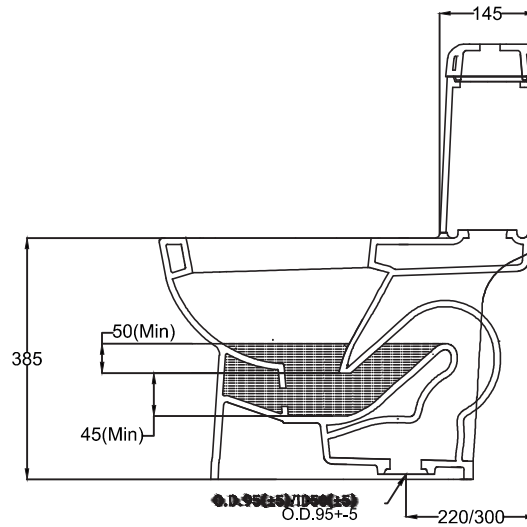

STUDIO_EWC_1PC

PLAN VIEW

BACK VIEW

SECTIONAL VIEW

hardware *italian*
collection

CATALOGUE NO: 20155

PRODUCT: EWC One Piece Studio

SIZE: 665 mm X 365 mm X 73 mm