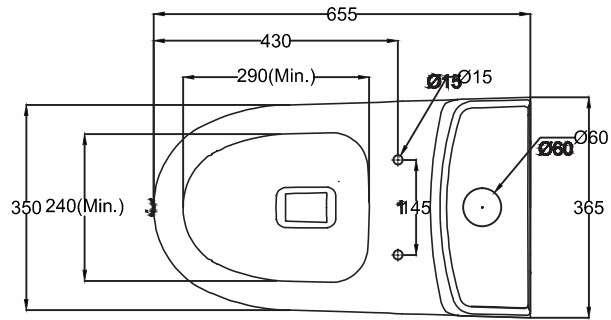

STUDIO_EWC_1PC

PLAN VIEW

BACK VIEW

SECTIONAL VIEW

hardware *italian*
collection

CATALOGUE NO: 20155

PRODUCT: EWC One Piece Studio

SIZE: 665 mm X 365 mm X 73 mm