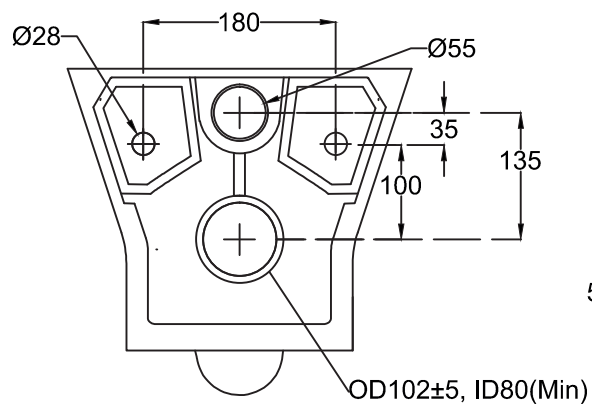

Fabio Neo_EWC_WM

PLAN VIEW

BACK VIEW

SECTIONAL VIEW

hindware
ITALIAN COLLECTION

CATALOGUE NO: 20157

PRODUCT: EWC WM Fabio Neo

SIZE: 510 mm X 360 mm X 350 mm