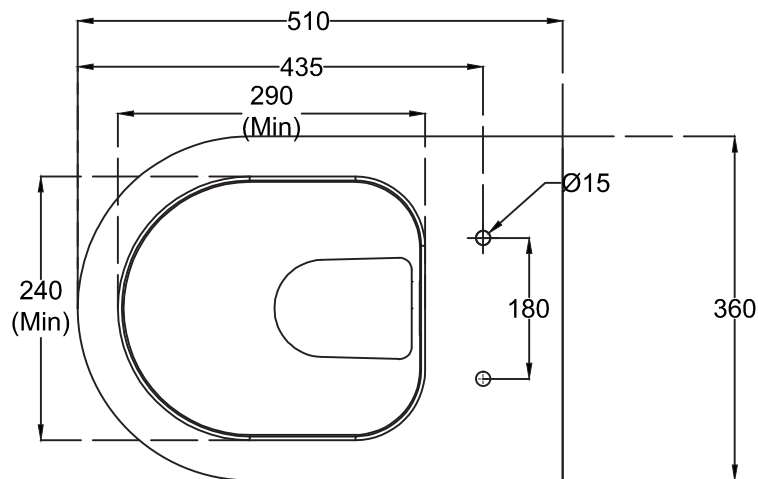

Fabio Neo_EWC_WM

PLAN VIEW

BACK VIEW

SECTIONAL VIEW

hindware
ITALIAN COLLECTION

CATALOGUE NO: 20157

PRODUCT: EWC WM Fabio Neo

SIZE: 510 mm X 360 mm X 350 mm