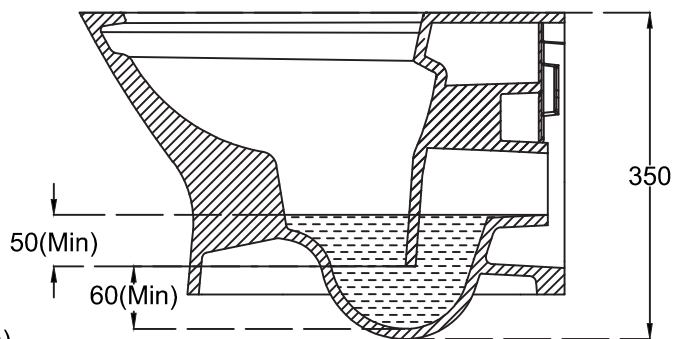

Fabio Neo_EWC_WM

PLAN VIEW

BACK VIEW

SECTIONAL VIEW

hindware
ITALIAN COLLECTION

CATALOGUE NO: 20157

PRODUCT: EWC WM Fabio Neo

SIZE: 510 mm X 360 mm X 350 mm